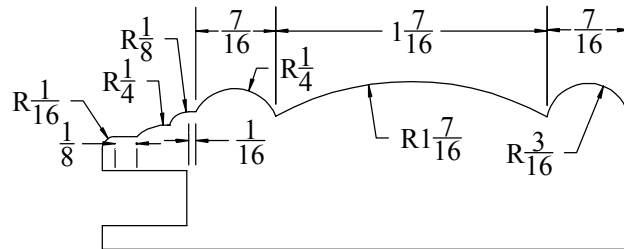

Description

Cabinet Door Frame, 7/8" x 2-3/4"

W&H Item #

3300

Printing may distort actual profile measurement. Print in "Actual Size", outer border should measure 8" x 10-1/2"

WILLIAMS & HUSSEY
MACHINE CO
105 State Route 101A, Unit 4
Amherst, NH 03031

800-258-1380 or 603-732-0219
Fax 603-732-4048
www.williamsnhussey.com
customerservice@williamsnhussey.com

KNIFE ORIENTATION
SHOWN FROM
THE INFEEED SIDE
OF MOLDER