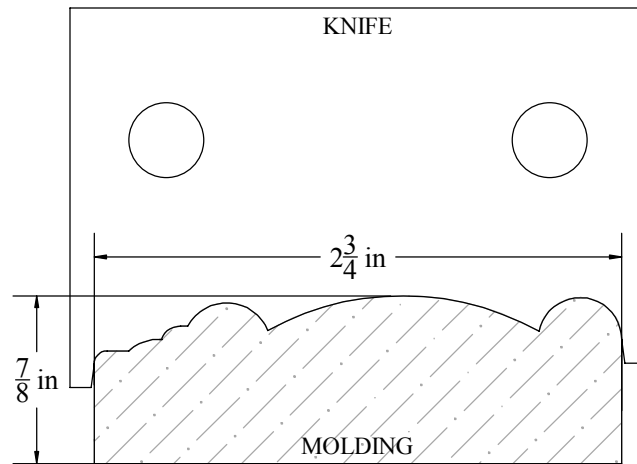

Description

Cabinet Door Frame, 7/8" x 2-3/4"

W&H Item #

3300

Printing may distort actual profile measurement. Print in "Actual Size", outer border should measure 8" x 10-1/2"

WILLIAMS & HUSSEY
MACHINE CO
105 State Route 101A, Unit 4
Amherst, NH 03031

800-258-1380 or 603-732-0219
Fax 603-732-4048
www.williamsnhussey.com
customerservice@williamsnhussey.com

KNIFE ORIENTATION
SHOWN FROM
THE INFEEED SIDE
OF MOLDER