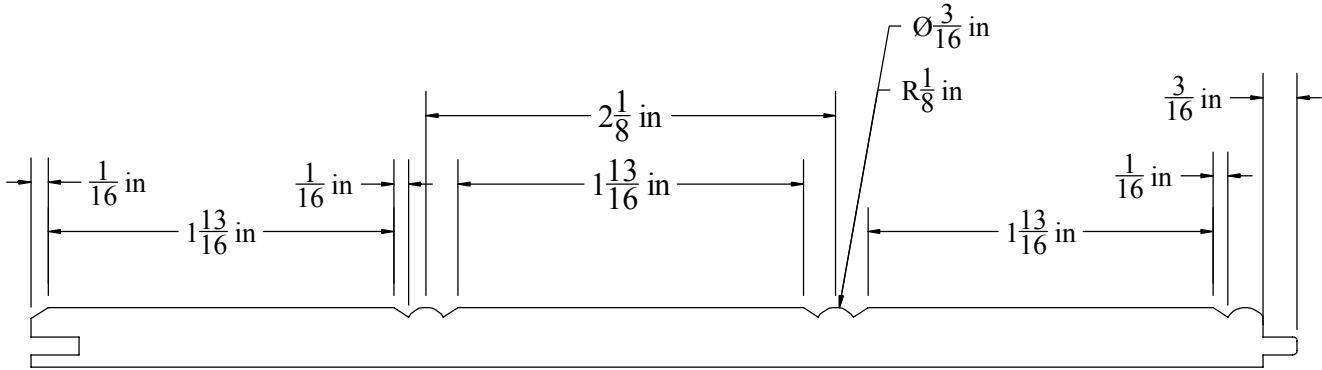

Description

BEADBOARD, 5/16" x 6-5/8"

W&H Item #

3051

Printing may distort actual profile measurement. Print in "Actual Size", outer border should measure 8" x 10-1/2"

WILLIAMS & HUSSEY  
MACHINE CO  
105 State Route 101A, Unit 4  
Amherst, NH 03031

800-258-1380 or 603-732-0219  
Fax 603-732-4048  
www.williamsnhussey.com  
customerservice@williamsnhussey.com

KNIFE ORIENTATION  
SHOWN FROM  
THE INFEEED SIDE  
OF MOLDER