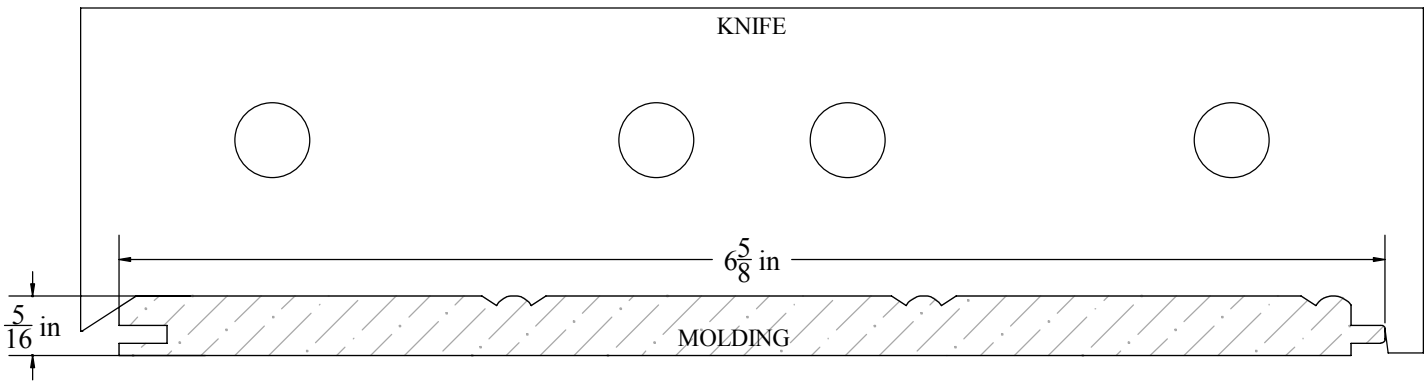

Description

BEADBOARD, 5/16" x 6-5/8"

W&H Item #

3051

Printing may distort actual profile measurement. Print in "Actual Size", outer border should measure 8" x 10-1/2"

WILLIAMS & HUSSEY  
MACHINE CO  
105 State Route 101A, Unit 4  
Amherst, NH 03031

800-258-1380 or 603-732-0219  
Fax 603-732-4048  
www.williamsnhussey.com  
customerservice@williamsnhussey.com

KNIFE ORIENTATION  
SHOWN FROM  
THE INFEEED SIDE  
OF MOLDER