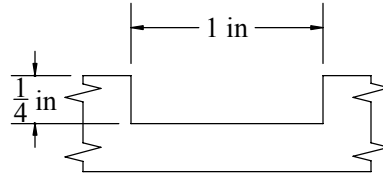

Description

Rabbit/Dado, 1/4" Deep x 1"

W&H Item #

2857

Printing may distort actual profile measurement. Print in "Actual Size", outer border should measure 8" x 10-1/2"

**WILLIAMS & HUSSEY
MACHINE CO**
105 State Route 101A, Unit 4
Amherst, NH 03031