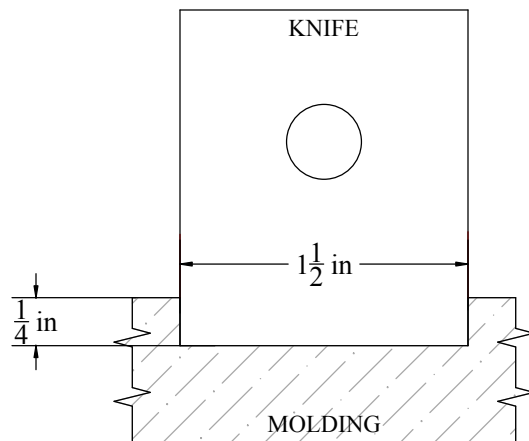

Description

Rabbit/Dado, 1/4" Deep x 1-1/2"

W&H Item #

2853

Printing may distort actual profile measurement. Print in "Actual Size", outer border should measure 8" x 10-1/2"

**WILLIAMS & HUSSEY
MACHINE CO**
105 State Route 101A, Unit 4
Amherst, NH 03031

800-258-1380 or 603-732-0219
Fax 603-732-4048
www.williamsnhussey.com
customerservice@williamsnhussey.com

**KNIFE ORIENTATION
SHOWN FROM
THE INFEED SIDE
OF MOLDER**