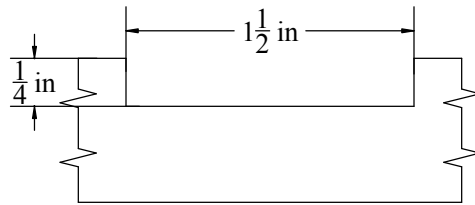

Description

Rabbit/Dado, 1/4" Deep x 1-1/2"

W&H Item #

2853

Printing may distort actual profile measurement. Print in "Actual Size", outer border should measure 8" x 10-1/2"

**WILLIAMS & HUSSEY
MACHINE CO**
105 State Route 101A, Unit 4
Amherst, NH 03031