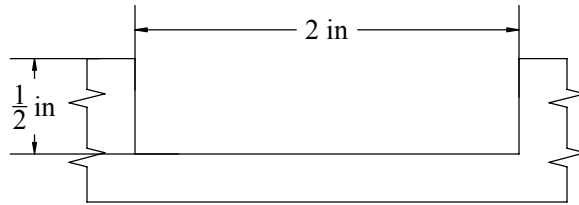

Description

Rabbit/Dado, 1/2" Deep x 2"

W&H Item #

2852

Printing may distort actual profile measurement. Print in "Actual Size", outer border should measure 8" x 10-1/2"

**WILLIAMS & HUSSEY  
MACHINE CO**  
105 State Route 101A, Unit 4  
Amherst, NH 03031