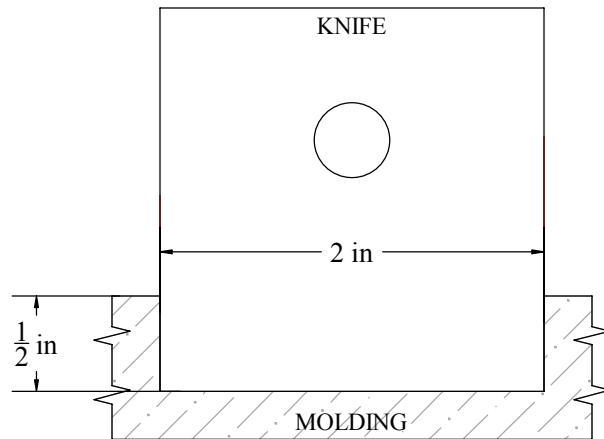

Description

Rabbit/Dado, 1/2" Deep x 2"

W&H Item #

2852

Printing may distort actual profile measurement. Print in "Actual Size", outer border should measure 8" x 10-1/2"

**WILLIAMS & HUSSEY  
MACHINE CO**  
105 State Route 101A, Unit 4  
Amherst, NH 03031