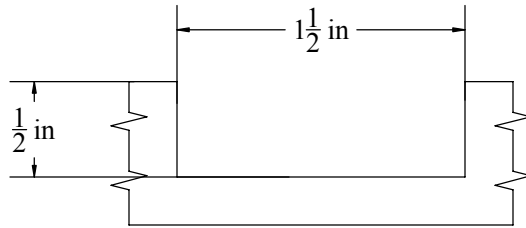

Description

Rabbit/Dado, 1/2" Deep x 1-1/2"

W&H Item #

2851

Printing may distort actual profile measurement. Print in "Actual Size", outer border should measure 8" x 10-1/2"

WILLIAMS & HUSSEY  
MACHINE CO  
105 State Route 101A, Unit 4  
Amherst, NH 03031