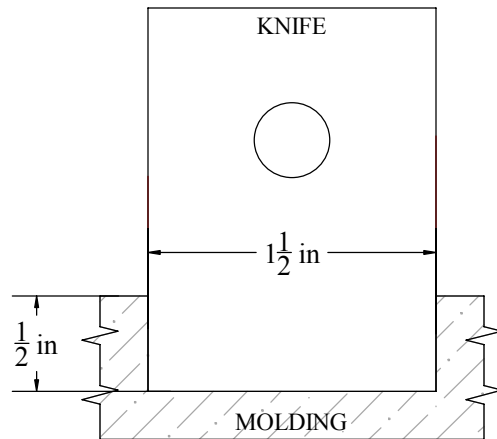

Description

Rabbit/Dado, 1/2" Deep x 1-1/2"

W&H Item #

2851

Printing may distort actual profile measurement. Print in "Actual Size", outer border should measure 8" x 10-1/2"

WILLIAMS & HUSSEY  
MACHINE CO  
105 State Route 101A, Unit 4  
Amherst, NH 03031

800-258-1380 or 603-732-0219  
Fax 603-732-4048  
www.williamsnhussey.com  
customerservice@williamsnhussey.com

KNIFE ORIENTATION  
SHOWN FROM  
THE INFEEED SIDE  
OF MOLDER