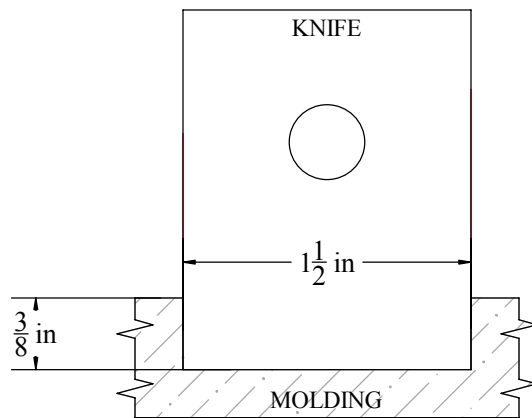

Description

Rabbit/Dado, 3/8" Deep x 1-1/2"

W&H Item #

2850

Printing may distort actual profile measurement. Print in "Actual Size", outer border should measure 8" x 10-1/2"

WILLIAMS & HUSSEY
MACHINE CO
105 State Route 101A, Unit 4
Amherst, NH 03031

800-258-1380 or 603-732-0219
Fax 603-732-4048
www.williamsnhussey.com
customerservice@williamsnhussey.com

KNIFE ORIENTATION
SHOWN FROM
THE INFED SIDE
OF MOLDER