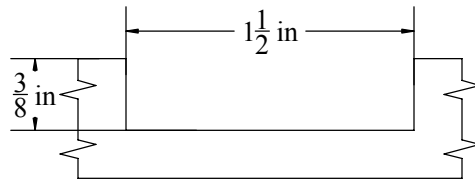

Description

Rabbit/Dado, 3/8" Deep x 1-1/2"

W&H Item #

2850

Printing may distort actual profile measurement. Print in "Actual Size", outer border should measure 8" x 10-1/2"

WILLIAMS & HUSSEY
MACHINE CO
105 State Route 101A, Unit 4
Amherst, NH 03031

800-258-1380 or 603-732-0219
Fax 603-732-4048
www.williamsnhussey.com
customerservice@williamsnhussey.com

KNIFE ORIENTATION
SHOWN FROM
THE INFED SIDE
OF MOLDER