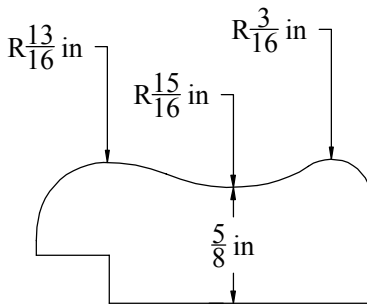

Description

PICTURE Frame, 3/4" x 1-3/4"

W&H Item #

2567

Printing may distort actual profile measurement. Print in "Actual Size", outer border should measure 8" x 10-1/2"

WILLIAMS & HUSSEY
MACHINE CO
105 State Route 101A, Unit 4
Amherst, NH 03031

800-258-1380 or 603-732-0219
Fax 603-732-4048
www.williamsnhussey.com
customerservice@williamsnhussey.com

KNIFE ORIENTATION
SHOWN FROM
THE INFEED SIDE
OF MOLDER