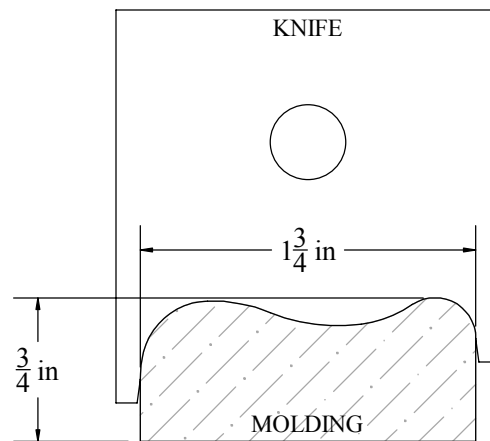

Description

PICTURE Frame, 3/4" x 1-3/4"

W&H Item #

2567

Printing may distort actual profile measurement. Print in "Actual Size", outer border should measure 8" x 10-1/2"

WILLIAMS & HUSSEY
MACHINE CO
105 State Route 101A, Unit 4
Amherst, NH 03031

800-258-1380 or 603-732-0219
Fax 603-732-4048
www.williamsnhussey.com
customerservice@williamsnhussey.com

KNIFE ORIENTATION
SHOWN FROM
THE INFEED SIDE
OF MOLDER