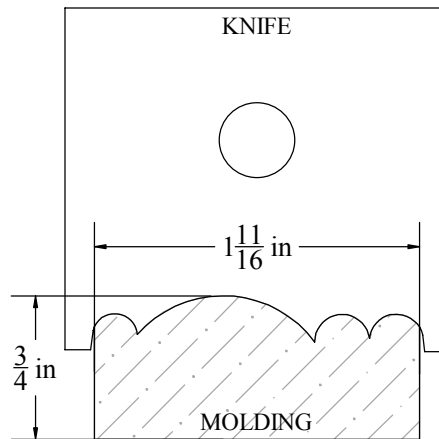

Description

Picture Frame, 3/4" x 1-11/16"

W&H Item #

2562

Printing may distort actual profile measurement. Print in "Actual Size", outer border should measure 8" x 10-1/2"

WILLIAMS & HUSSEY
MACHINE CO
105 State Route 101A, Unit 4
Amherst, NH 03031

800-258-1380 or 603-732-0219
Fax 603-732-4048
www.williamsnhussey.com
customerservice@williamsnhussey.com

KNIFE ORIENTATION
SHOWN FROM
THE INFEEED SIDE
OF MOLDER