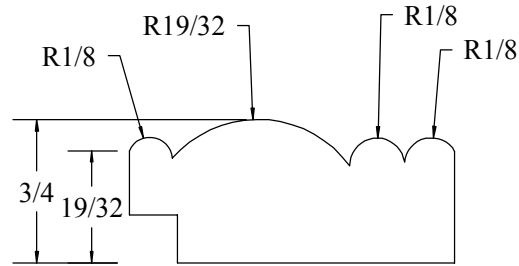

Description

Picture Frame, 3/4" x 1-11/16"

W&H Item #

2562

Printing may distort actual profile measurement. Print in "Actual Size", outer border should measure 8" x 10-1/2"

WILLIAMS & HUSSEY
MACHINE CO
105 State Route 101A, Unit 4
Amherst, NH 03031

800-258-1380 or 603-732-0219
Fax 603-732-4048
www.williamsnhussey.com
customerservice@williamsnhussey.com

KNIFE ORIENTATION
SHOWN FROM
THE INFEEED SIDE
OF MOLDER