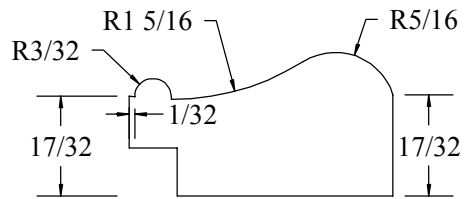

Description

Picture Frame, 3/4" x 1-3/8"

W&H Item #

2560

Printing may distort actual profile measurement. Print in "Actual Size", outer border should measure 8" x 10-1/2"

WILLIAMS & HUSSEY
MACHINE CO
105 State Route 101A, Unit 4
Amherst, NH 03031

800-258-1380 or 603-732-0219
Fax 603-732-4048
www.williamsnhussey.com
customerservice@williamsnhussey.com

KNIFE ORIENTATION
SHOWN FROM
THE INFEEED SIDE
OF MOLDER