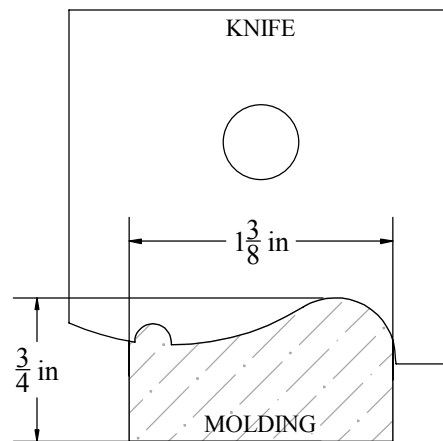

Description

Picture Frame, 3/4" x 1-3/8"

W&H Item #

2560

Printing may distort actual profile measurement. Print in "Actual Size", outer border should measure 8" x 10-1/2"

WILLIAMS & HUSSEY
MACHINE CO
105 State Route 101A, Unit 4
Amherst, NH 03031

800-258-1380 or 603-732-0219
Fax 603-732-4048
www.williamsnhussey.com
customerservice@williamsnhussey.com

KNIFE ORIENTATION
SHOWN FROM
THE INFEEED SIDE
OF MOLDER