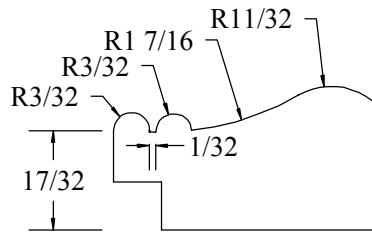

Description

Picture Frame, 3/4" x 1-3/8"

W&H Item #

2558

Printing may distort actual profile measurement. Print in "Actual Size", outer border should measure 8" x 10-1/2"

**WILLIAMS & HUSSEY
MACHINE CO**
105 State Route 101A, Unit 4
Amherst, NH 03031

800-258-1380 or 603-732-0219
Fax 603-732-4048
www.williamsnhussey.com
customerservice@williamsnhussey.com

**KNIFE ORIENTATION
SHOWN FROM
THE INFEEED SIDE
OF MOLDER**