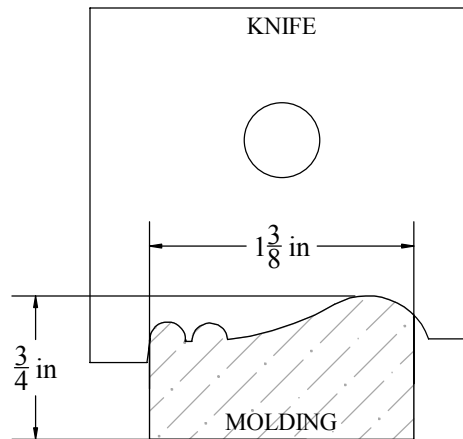

Description

Picture Frame, 3/4" x 1-3/8"

W&H Item #

2558

Printing may distort actual profile measurement. Print in "Actual Size", outer border should measure 8" x 10-1/2"

**WILLIAMS & HUSSEY
MACHINE CO**
105 State Route 101A, Unit 4
Amherst, NH 03031

800-258-1380 or 603-732-0219
Fax 603-732-4048
www.williamsnhussey.com
customerservice@williamsnhussey.com

**KNIFE ORIENTATION
SHOWN FROM
THE INFEEED SIDE
OF MOLDER**