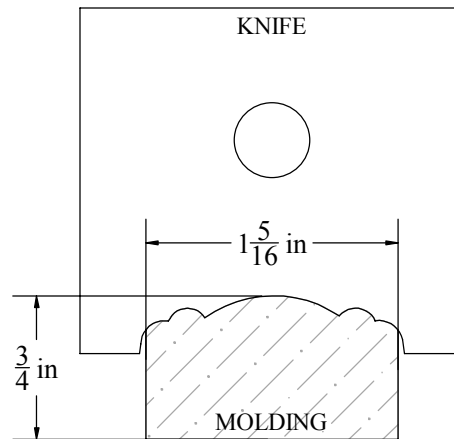

Description

Picture Frame, 3/4" x 1-5/16"

W&H Item #

2556

Printing may distort actual profile measurement. Print in "Actual Size", outer border should measure 8" x 10-1/2"

**WILLIAMS & HUSSEY  
MACHINE CO**  
105 State Route 101A, Unit 4  
Amherst, NH 03031

800-258-1380 or 603-732-0219  
Fax 603-732-4048  
www.williamsnhussey.com  
customerservice@williamsnhussey.com

**KNIFE ORIENTATION  
SHOWN FROM  
THE INFED SIDE  
OF MOLDER**