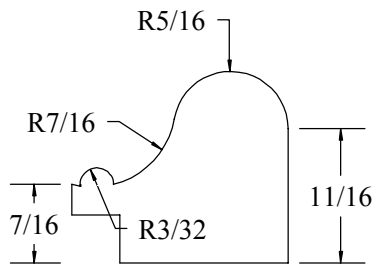

Description

Picture Frame, 1" x 1-1/8"

W&H Item #

2555

Printing may distort actual profile measurement. Print in "Actual Size", outer border should measure 8" x 10-1/2"

**WILLIAMS & HUSSEY
MACHINE CO**
105 State Route 101A, Unit 4
Amherst, NH 03031

800-258-1380 or 603-732-0219
Fax 603-732-4048
www.williamsnhussey.com
customerservice@williamsnhussey.com

**KNIFE ORIENTATION
SHOWN FROM
THE INFEEED SIDE
OF MOLDER**