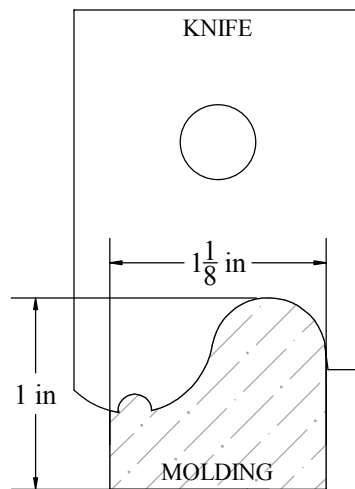

Description

Picture Frame, 1" x 1-1/8"

W&H Item #

2555

Printing may distort actual profile measurement. Print in "Actual Size", outer border should measure 8" x 10-1/2"

**WILLIAMS & HUSSEY
MACHINE CO**
105 State Route 101A, Unit 4
Amherst, NH 03031

800-258-1380 or 603-732-0219
Fax 603-732-4048
www.williamsnhussey.com
customerservice@williamsnhussey.com

**KNIFE ORIENTATION
SHOWN FROM
THE INFEEED SIDE
OF MOLDER**