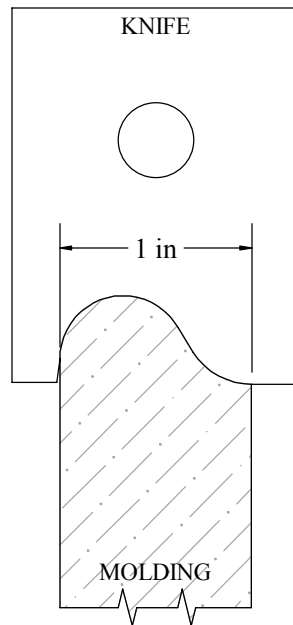

Description

WINDOW Stool, 1" Thick

W&H Item #

2503

Printing may distort actual profile measurement. Print in "Actual Size", outer border should measure 8" x 10-1/2"

WILLIAMS & HUSSEY  
MACHINE CO  
105 State Route 101A, Unit 4  
Amherst, NH 03031

800-258-1380 or 603-732-0219  
Fax 603-732-4048  
www.williamsnhussey.com  
customerservice@williamsnhussey.com

KNIFE ORIENTATION  
SHOWN FROM  
THE INFEEED SIDE  
OF MOLDER