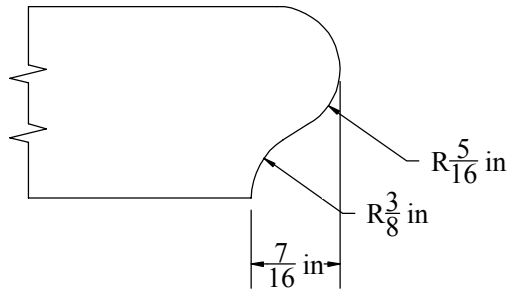

Description

WINDOW Stool, 1" Thick

W&H Item #

2503

Printing may distort actual profile measurement. Print in "Actual Size", outer border should measure 8" x 10-1/2"

WILLIAMS & HUSSEY  
MACHINE CO  
105 State Route 101A, Unit 4  
Amherst, NH 03031

800-258-1380 or 603-732-0219  
Fax 603-732-4048  
www.williamsnhussey.com  
customerservice@williamsnhussey.com

KNIFE ORIENTATION  
SHOWN FROM  
THE INFEEED SIDE  
OF MOLDER