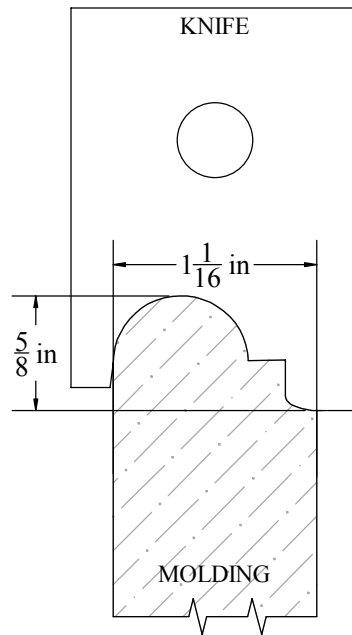

Description

WINDOW Stool, 1-1/16" Thick

W&H Item #

2502

Printing may distort actual profile measurement. Print in "Actual Size", outer border should measure 8" x 10-1/2"

WILLIAMS & HUSSEY  
MACHINE CO  
105 State Route 101A, Unit 4  
Amherst, NH 03031

800-258-1380 or 603-732-0219  
Fax 603-732-4048  
www.williamsnhussey.com  
customerservice@williamsnhussey.com

KNIFE ORIENTATION  
SHOWN FROM  
THE INFEEED SIDE  
OF MOLDER