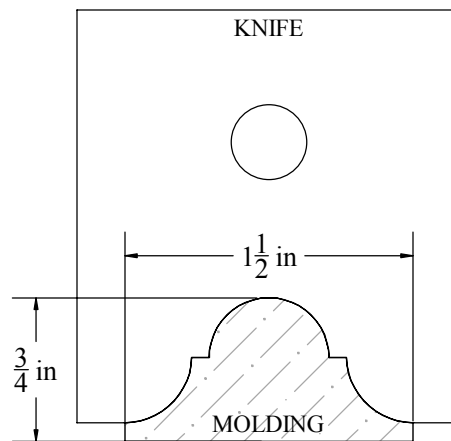

Description

ASTRAGAL, 3/4" x 1-1/2"

W&H Item #

2354

Printing may distort actual profile measurement. Print in "Actual Size", outer border should measure 8" x 10-1/2"

WILLIAMS & HUSSEY  
MACHINE CO  
105 State Route 101A, Unit 4  
Amherst, NH 03031

800-258-1380 or 603-732-0219  
Fax 603-732-4048  
www.williamsnhussey.com  
customerservice@williamsnhussey.com

KNIFE ORIENTATION  
SHOWN FROM  
THE INFEED SIDE  
OF MOLDER