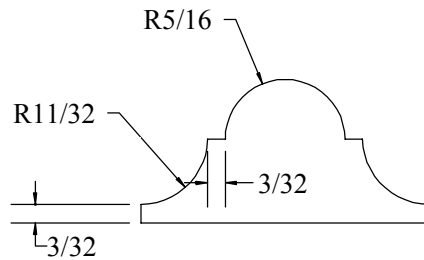

Description

ASTRAGAL, 3/4" x 1-1/2"

W&H Item #

2354

Printing may distort actual profile measurement. Print in "Actual Size", outer border should measure 8" x 10-1/2"

WILLIAMS & HUSSEY  
MACHINE CO  
105 State Route 101A, Unit 4  
Amherst, NH 03031

800-258-1380 or 603-732-0219  
Fax 603-732-4048  
www.williamsnhussey.com  
customerservice@williamsnhussey.com

KNIFE ORIENTATION  
SHOWN FROM  
THE INFEED SIDE  
OF MOLDER