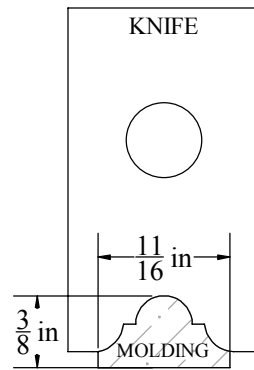

Description

ASTRAGAL, 3/8" x 11/16"

W&H Item #

2352

Printing may distort actual profile measurement. Print in "Actual Size", outer border should measure 8" x 10-1/2"

WILLIAMS & HUSSEY
MACHINE CO
105 State Route 101A, Unit 4
Amherst, NH 03031

800-258-1380 or 603-732-0219
Fax 603-732-4048
www.williamsnhussey.com
customerservice@williamsnhussey.com

KNIFE ORIENTATION
SHOWN FROM
THE INFEEED SIDE
OF MOLDER