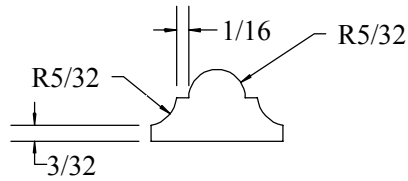

Description

ASTRAGAL, 3/8" x 11/16"

W&H Item #

2352

Printing may distort actual profile measurement. Print in "Actual Size", outer border should measure 8" x 10-1/2"

WILLIAMS & HUSSEY
MACHINE CO
105 State Route 101A, Unit 4
Amherst, NH 03031

800-258-1380 or 603-732-0219
Fax 603-732-4048
www.williamsnhussey.com
customerservice@williamsnhussey.com

KNIFE ORIENTATION
SHOWN FROM
THE INFEEED SIDE
OF MOLDER