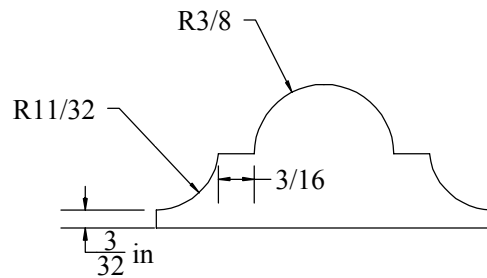

Description

ASTRAGAL, 3/4" x 1-3/4"

W&H Item #

2351

Printing may distort actual profile measurement. Print in "Actual Size", outer border should measure 8" x 10-1/2"

WILLIAMS & HUSSEY
MACHINE CO
105 State Route 101A, Unit 4
Amherst, NH 03031

800-258-1380 or 603-732-0219
Fax 603-732-4048
www.williamsnhussey.com
customerservice@williamsnhussey.com

KNIFE ORIENTATION
SHOWN FROM
THE INFEEED SIDE
OF MOLDER