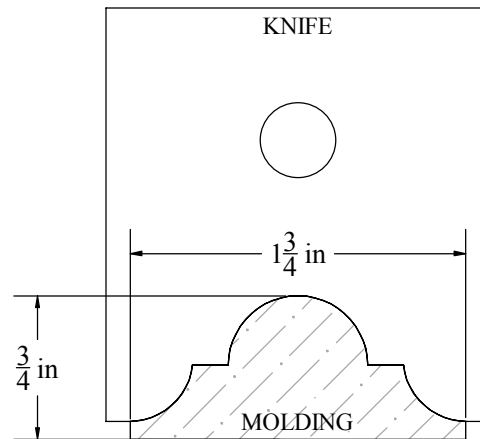

Description

ASTRAGAL, 3/4" x 1-3/4"

W&H Item #

2351

Printing may distort actual profile measurement. Print in "Actual Size", outer border should measure 8" x 10-1/2"

WILLIAMS & HUSSEY
MACHINE CO
105 State Route 101A, Unit 4
Amherst, NH 03031

800-258-1380 or 603-732-0219
Fax 603-732-4048
www.williamsnhussey.com
customerservice@williamsnhussey.com

KNIFE ORIENTATION
SHOWN FROM
THE INFEEED SIDE
OF MOLDER