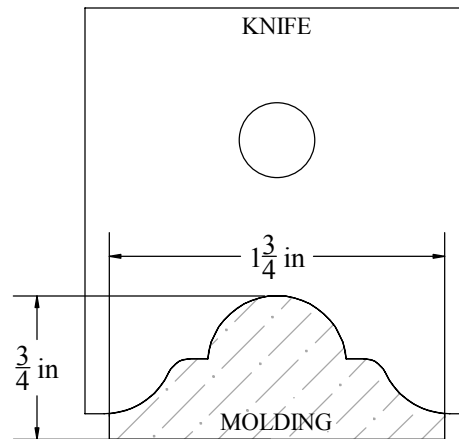

Description

Astragal, 3/4" x 1-3/4", Eased

W&H Item #

2350

Printing may distort actual profile measurement. Print in "Actual Size", outer border should measure 8" x 10-1/2"

WILLIAMS & HUSSEY  
MACHINE CO  
105 State Route 101A, Unit 4  
Amherst, NH 03031

800-258-1380 or 603-732-0219  
Fax 603-732-4048  
www.williamsnhussey.com  
customerservice@williamsnhussey.com

KNIFE ORIENTATION  
SHOWN FROM  
THE INFEED SIDE  
OF MOLDER