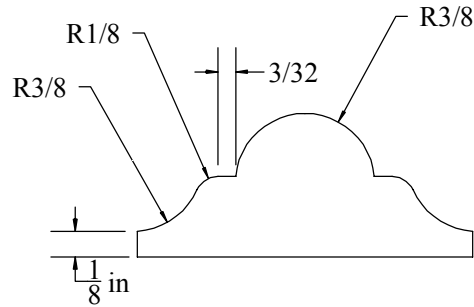

Description

Astragal, 3/4" x 1-3/4", Eased

W&H Item #

2350

Printing may distort actual profile measurement. Print in "Actual Size", outer border should measure 8" x 10-1/2"

WILLIAMS & HUSSEY  
MACHINE CO  
105 State Route 101A, Unit 4  
Amherst, NH 03031

800-258-1380 or 603-732-0219  
Fax 603-732-4048  
www.williamsnhussey.com  
customerservice@williamsnhussey.com

KNIFE ORIENTATION  
SHOWN FROM  
THE INFEED SIDE  
OF MOLDER