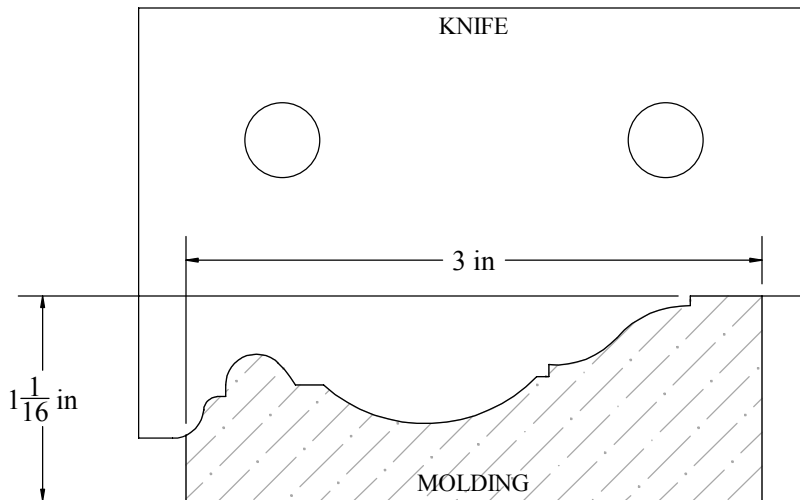

Description

CASING, 1-1/16" x 3"

W&H Item #

2307

Printing may distort actual profile measurement. Print in "Actual Size", outer border should measure 8" x 10-1/2"

WILLIAMS & HUSSEY
MACHINE CO
105 State Route 101A, Unit 4
Amherst, NH 03031

800-258-1380 or 603-732-0219
Fax 603-732-4048
www.williamsnhussey.com
customerservice@williamsnhussey.com

KNIFE ORIENTATION
SHOWN FROM
THE INFEEED SIDE
OF MOLDER