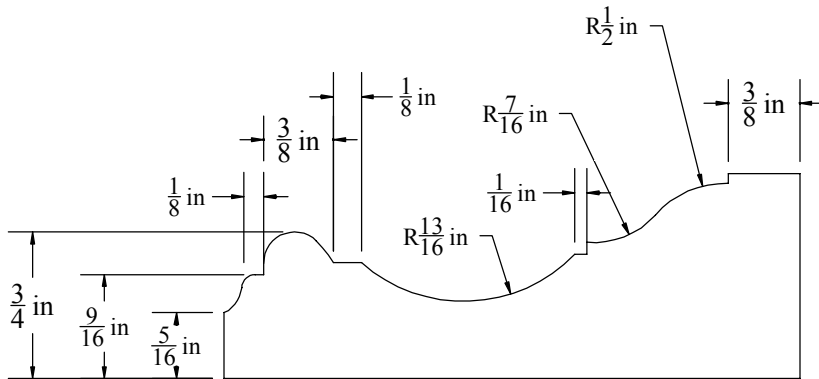

Description

CASING, 1-1/16" x 3"

W&H Item #

2307

Printing may distort actual profile measurement. Print in "Actual Size", outer border should measure 8" x 10-1/2"

WILLIAMS & HUSSEY
MACHINE CO
105 State Route 101A, Unit 4
Amherst, NH 03031

800-258-1380 or 603-732-0219
Fax 603-732-4048
www.williamsnhussey.com
customerservice@williamsnhussey.com

KNIFE ORIENTATION
SHOWN FROM
THE INFEEED SIDE
OF MOLDER