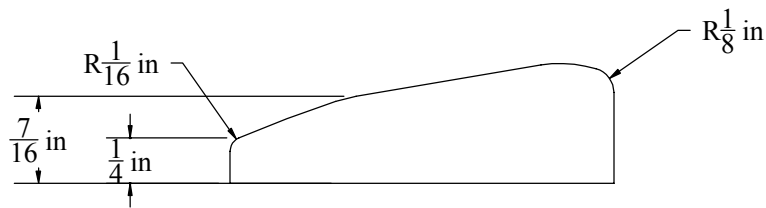

Description

CASING, 5/8" x 2"

W&H Item #

2302

Printing may distort actual profile measurement. Print in "Actual Size", outer border should measure 8" x 10-1/2"

WILLIAMS & HUSSEY
MACHINE CO
105 State Route 101A, Unit 4
Amherst, NH 03031

800-258-1380 or 603-732-0219
Fax 603-732-4048
www.williamsnhussey.com
customerservice@williamsnhussey.com

KNIFE ORIENTATION
SHOWN FROM
THE INFEEED SIDE
OF MOLDER