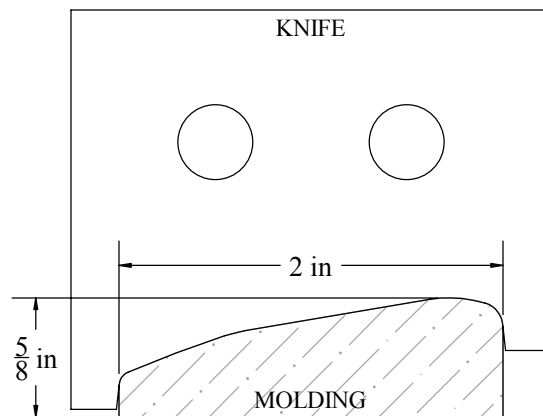

Description

CASING, 5/8" x 2"

W&H Item #

2302

Printing may distort actual profile measurement. Print in "Actual Size", outer border should measure 8" x 10-1/2"

WILLIAMS & HUSSEY
MACHINE CO
105 State Route 101A, Unit 4
Amherst, NH 03031

800-258-1380 or 603-732-0219
Fax 603-732-4048
www.williamsnhussey.com
customerservice@williamsnhussey.com

KNIFE ORIENTATION
SHOWN FROM
THE INFEEED SIDE
OF MOLDER