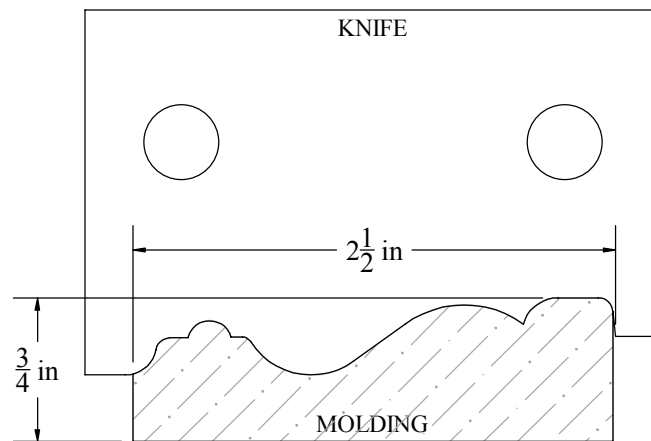

Description

CASING, 3/4" x 2-1/2"

W&H Item #

2300

Printing may distort actual profile measurement. Print in "Actual Size", outer border should measure 8" x 10-1/2"

WILLIAMS & HUSSEY
MACHINE CO
105 State Route 101A, Unit 4
Amherst, NH 03031

800-258-1380 or 603-732-0219
Fax 603-732-4048
www.williamsnhussey.com
customerservice@williamsnhussey.com

KNIFE ORIENTATION
SHOWN FROM
THE INFEEED SIDE
OF MOLDER