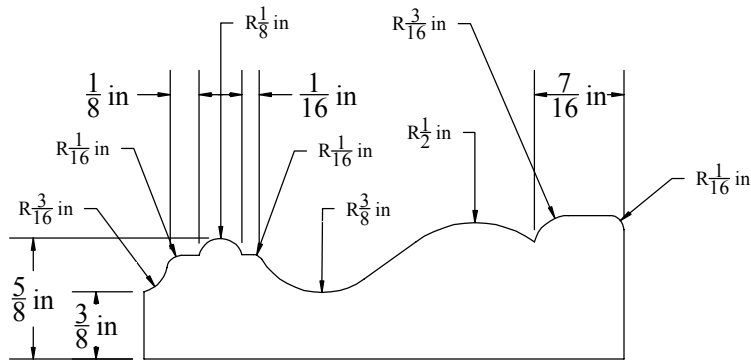

Description

CASING, 3/4" x 2-1/2"

W&H Item #

2300

Printing may distort actual profile measurement. Print in "Actual Size", outer border should measure 8" x 10-1/2"

WILLIAMS & HUSSEY
MACHINE CO
105 State Route 101A, Unit 4
Amherst, NH 03031

800-258-1380 or 603-732-0219
Fax 603-732-4048
www.williamsnhussey.com
customerservice@williamsnhussey.com

KNIFE ORIENTATION
SHOWN FROM
THE INFEEED SIDE
OF MOLDER