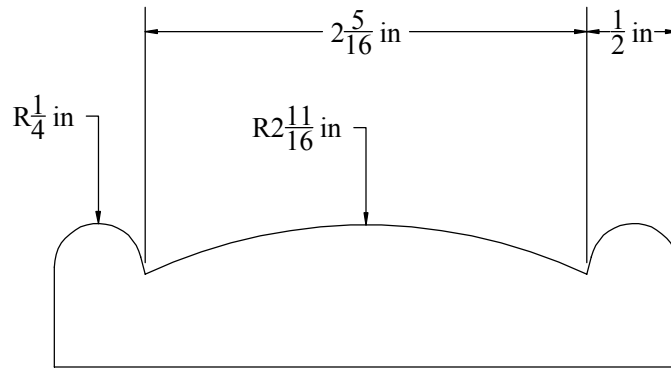

Description

CASING, 3/4" x 3-1/4"

W&H Item #

2298

Printing may distort actual profile measurement. Print in "Actual Size", outer border should measure 8" x 10-1/2"

WILLIAMS & HUSSEY
MACHINE CO
105 State Route 101A, Unit 4
Amherst, NH 03031

800-258-1380 or 603-732-0219
Fax 603-732-4048
www.williamsnhussey.com
customerservice@williamsnhussey.com

KNIFE ORIENTATION
SHOWN FROM
THE INFEEED SIDE
OF MOLDER