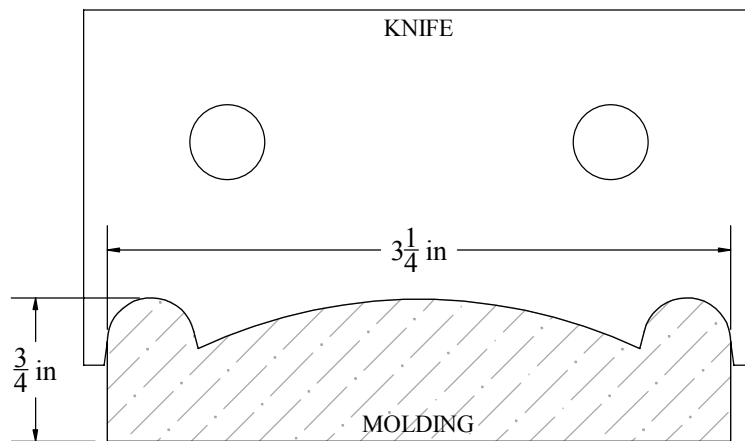

Description

CASING, 3/4" x 3-1/4"

W&H Item #

2298

Printing may distort actual profile measurement. Print in "Actual Size", outer border should measure 8" x 10-1/2"

WILLIAMS & HUSSEY
MACHINE CO
105 State Route 101A, Unit 4
Amherst, NH 03031

800-258-1380 or 603-732-0219
Fax 603-732-4048
www.williamsnhussey.com
customerservice@williamsnhussey.com

KNIFE ORIENTATION
SHOWN FROM
THE INFEEED SIDE
OF MOLDER