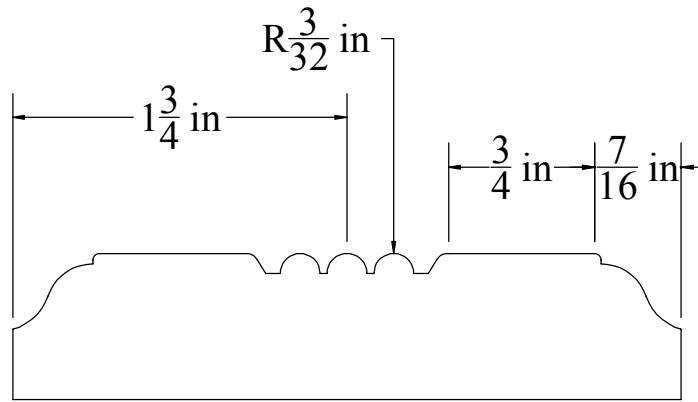

Description

CASING, 3/4" x 3-1/2"

W&H Item #

2295

Printing may distort actual profile measurement. Print in "Actual Size", outer border should measure 8" x 10-1/2"

WILLIAMS & HUSSEY  
MACHINE CO  
105 State Route 101A, Unit 4  
Amherst, NH 03031

800-258-1380 or 603-732-0219  
Fax 603-732-4048  
www.williamsnhussey.com  
customerservice@williamsnhussey.com

KNIFE ORIENTATION  
SHOWN FROM  
THE INFED SIDE  
OF MOLDER