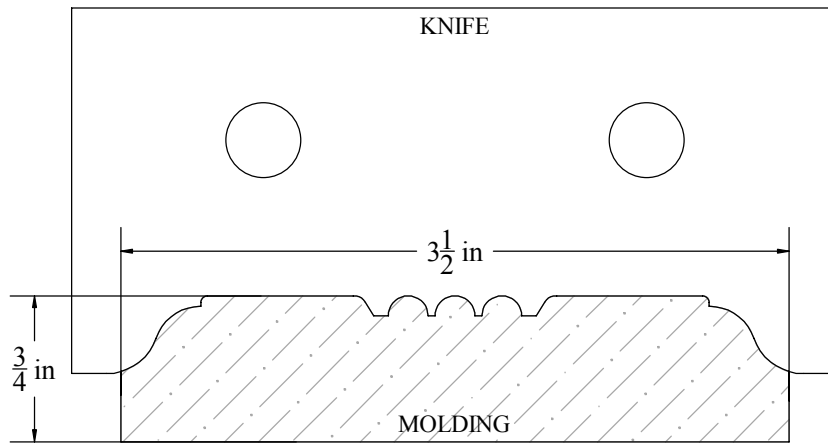

Description

CASING, 3/4" x 3-1/2"

W&H Item #

2295

Printing may distort actual profile measurement. Print in "Actual Size", outer border should measure 8" x 10-1/2"

WILLIAMS & HUSSEY  
MACHINE CO  
105 State Route 101A, Unit 4  
Amherst, NH 03031

800-258-1380 or 603-732-0219  
Fax 603-732-4048  
www.williamsnhussey.com  
customerservice@williamsnhussey.com

KNIFE ORIENTATION  
SHOWN FROM  
THE INFED SIDE  
OF MOLDER