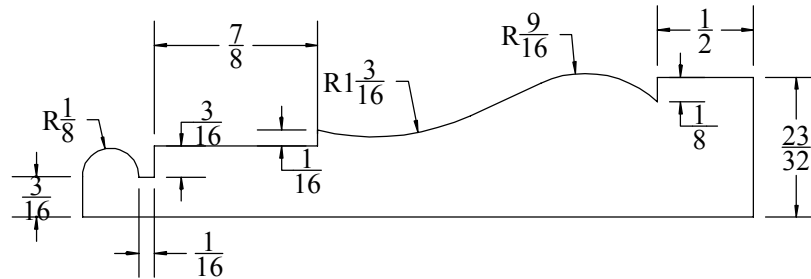

Description

CASING, 3/4" x 3-1/2"

W&H Item #

2262

Printing may distort actual profile measurement. Print in "Actual Size", outer border should measure 8" x 10-1/2"

WILLIAMS & HUSSEY
MACHINE CO
105 State Route 101A, Unit 4
Amherst, NH 03031

800-258-1380 or 603-732-0219
Fax 603-732-4048
www.williamsnhussey.com
customerservice@williamsnhussey.com

KNIFE ORIENTATION
SHOWN FROM
THE INFEEED SIDE
OF MOLDER