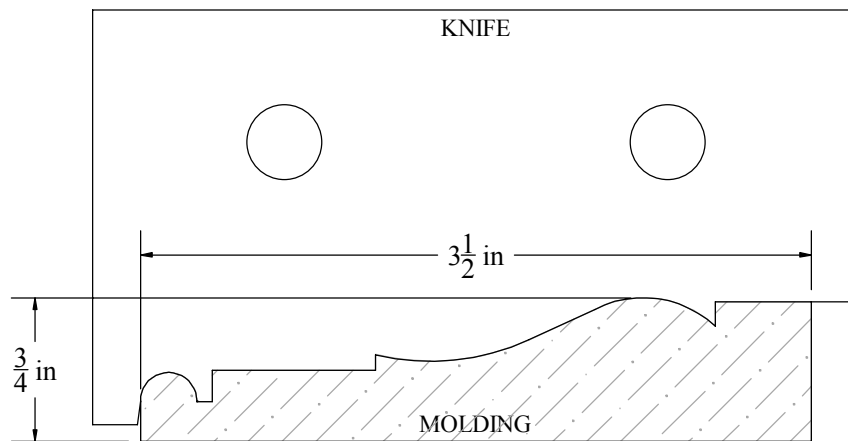

Description

CASING, 3/4" x 3-1/2"

W&H Item #

2262

Printing may distort actual profile measurement. Print in "Actual Size", outer border should measure 8" x 10-1/2"

WILLIAMS & HUSSEY
MACHINE CO
105 State Route 101A, Unit 4
Amherst, NH 03031

800-258-1380 or 603-732-0219
Fax 603-732-4048
www.williamsnhussey.com
customerservice@williamsnhussey.com

KNIFE ORIENTATION
SHOWN FROM
THE INFEEED SIDE
OF MOLDER