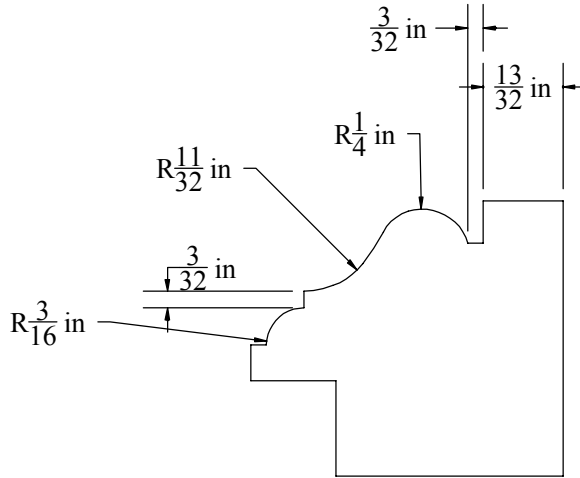

Description

BACK Band, 1-7/16 X 1-5/8"

W&H Item #

2243

Printing may distort actual profile measurement. Print in "Actual Size", outer border should measure 8" x 10-1/2"

**WILLIAMS & HUSSEY  
MACHINE CO**  
105 State Route 101A, Unit 4  
Amherst, NH 03031

800-258-1380 or 603-732-0219  
Fax 603-732-4048  
www.williamsnhussey.com  
customerservice@williamsnhussey.com

**KNIFE ORIENTATION  
SHOWN FROM  
THE INFEEED SIDE  
OF MOLDER**