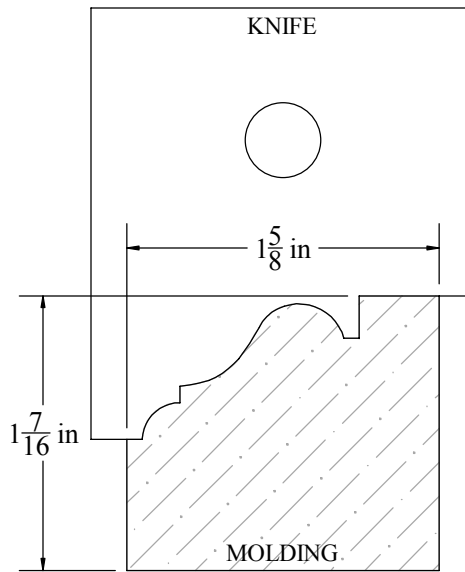

Description

BACK Band, 1-7/16 X 1-5/8"

W&H Item #

2243

Printing may distort actual profile measurement. Print in "Actual Size", outer border should measure 8" x 10-1/2"

**WILLIAMS & HUSSEY  
MACHINE CO**  
105 State Route 101A, Unit 4  
Amherst, NH 03031

800-258-1380 or 603-732-0219  
Fax 603-732-4048  
www.williamsnhussey.com  
customerservice@williamsnhussey.com

**KNIFE ORIENTATION  
SHOWN FROM  
THE INFEEED SIDE  
OF MOLDER**