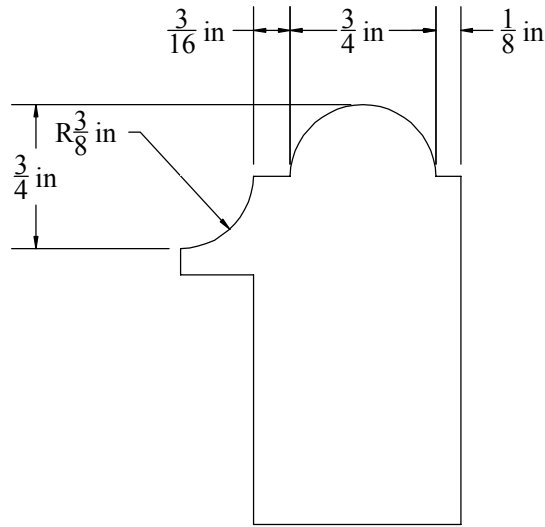

Description

BACK Band, 1-7/16" x 2-3/16"

W&H Item #

2242

Printing may distort actual profile measurement. Print in "Actual Size", outer border should measure 8" x 10-1/2"

WILLIAMS & HUSSEY  
MACHINE CO  
105 State Route 101A, Unit 4  
Amherst, NH 03031

800-258-1380 or 603-732-0219  
Fax 603-732-4048  
www.williamsnhussey.com  
customerservice@williamsnhussey.com

KNIFE ORIENTATION  
SHOWN FROM  
THE INFED SIDE  
OF MOLDER