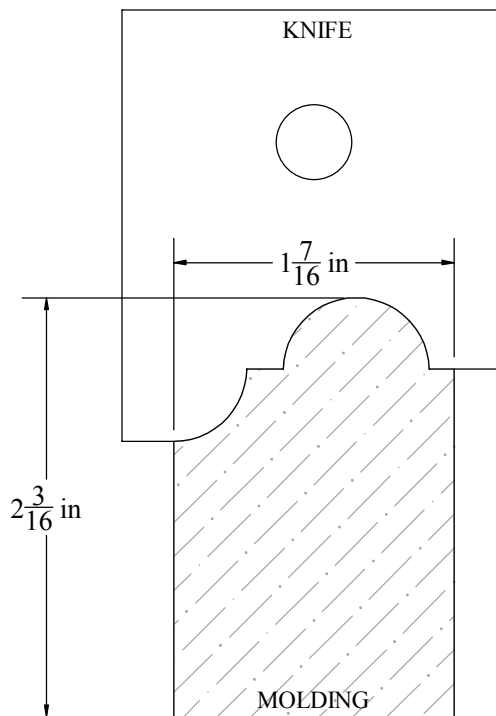

Description

BACK Band, 1-7/16" x 2-3/16"

W&H Item #

2242

Printing may distort actual profile measurement. Print in "Actual Size", outer border should measure 8" x 10-1/2"

WILLIAMS & HUSSEY  
MACHINE CO  
105 State Route 101A, Unit 4  
Amherst, NH 03031

800-258-1380 or 603-732-0219  
Fax 603-732-4048  
www.williamsnhussey.com  
customerservice@williamsnhussey.com

KNIFE ORIENTATION  
SHOWN FROM  
THE INFED SIDE  
OF MOLDER