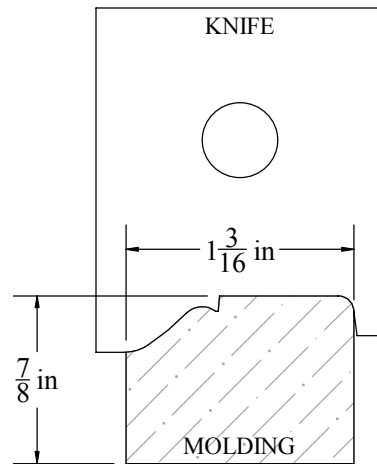

Description

BACK Band, 7/8" x 1-3/16"

W&H Item #

2241

Printing may distort actual profile measurement. Print in "Actual Size", outer border should measure 8" x 10-1/2"

WILLIAMS & HUSSEY
MACHINE CO
105 State Route 101A, Unit 4
Amherst, NH 03031

800-258-1380 or 603-732-0219
Fax 603-732-4048
www.williamsnhussey.com
customerservice@williamsnhussey.com

KNIFE ORIENTATION
SHOWN FROM
THE INFED SIDE
OF MOLDER