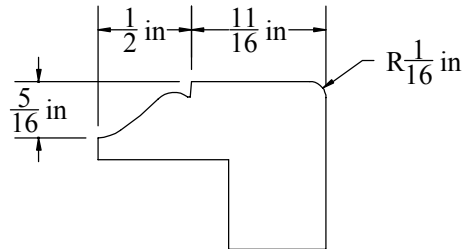

Description

BACK Band, 7/8" x 1-3/16"

W&H Item #

2241

Printing may distort actual profile measurement. Print in "Actual Size", outer border should measure 8" x 10-1/2"

WILLIAMS & HUSSEY
MACHINE CO
105 State Route 101A, Unit 4
Amherst, NH 03031

800-258-1380 or 603-732-0219
Fax 603-732-4048
www.williamsnhussey.com
customerservice@williamsnhussey.com

KNIFE ORIENTATION
SHOWN FROM
THE INFED SIDE
OF MOLDER