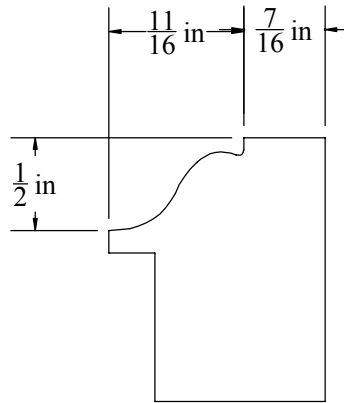

Description

BACK Band, 1-3/8" x 1-1/8"

W&H Item #

2240

Printing may distort actual profile measurement. Print in "Actual Size", outer border should measure 8" x 10-1/2"

WILLIAMS & HUSSEY
MACHINE CO
105 State Route 101A, Unit 4
Amherst, NH 03031

800-258-1380 or 603-732-0219
Fax 603-732-4048
www.williamsnhussey.com
customerservice@williamsnhussey.com

KNIFE ORIENTATION
SHOWN FROM
THE INFEEED SIDE
OF MOLDER