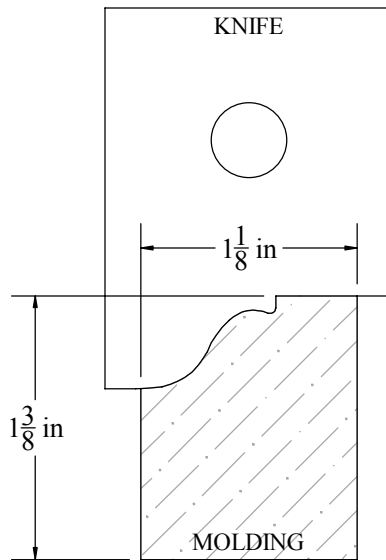

Description

BACK Band, 1-3/8" x 1-1/8"

W&H Item #

2240

Printing may distort actual profile measurement. Print in "Actual Size", outer border should measure 8" x 10-1/2"

WILLIAMS & HUSSEY
MACHINE CO
105 State Route 101A, Unit 4
Amherst, NH 03031

800-258-1380 or 603-732-0219
Fax 603-732-4048
www.williamsnhussey.com
customerservice@williamsnhussey.com

KNIFE ORIENTATION
SHOWN FROM
THE INFEEED SIDE
OF MOLDER