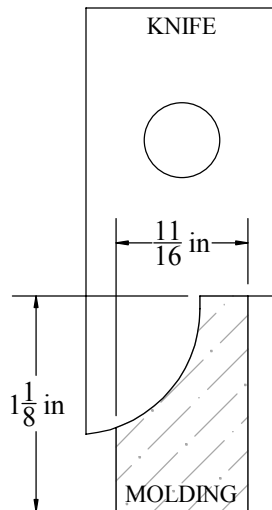

Description

SCOTIA, 11/16" x 1-1/8"

W&H Item #

2010

Printing may distort actual profile measurement. Print in "Actual Size", outer border should measure 8" x 10-1/2"

WILLIAMS & HUSSEY
MACHINE CO
105 State Route 101A, Unit 4
Amherst, NH 03031

800-258-1380 or 603-732-0219
Fax 603-732-4048
www.williamsnhussey.com
customerservice@williamsnhussey.com

KNIFE ORIENTATION
SHOWN FROM
THE INFED SIDE
OF MOLDER