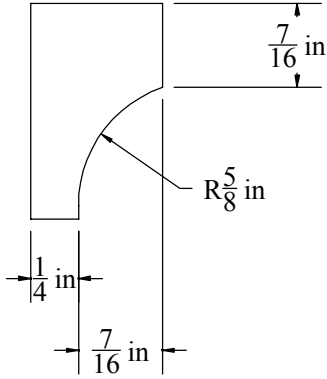

Description

SCOTIA, 11/16" x 1-1/8"

W&H Item #

2010

Printing may distort actual profile measurement. Print in "Actual Size", outer border should measure 8" x 10-1/2"

WILLIAMS & HUSSEY
MACHINE CO
105 State Route 101A, Unit 4
Amherst, NH 03031

800-258-1380 or 603-732-0219
Fax 603-732-4048
www.williamsnhussey.com
customerservice@williamsnhussey.com

KNIFE ORIENTATION
SHOWN FROM
THE INFED SIDE
OF MOLDER