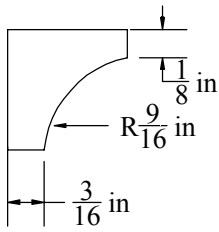

Description

COVE, 5/8" x 5/8"

W&H Item #

2008

Printing may distort actual profile measurement. Print in "Actual Size", outer border should measure 8" x 10-1/2"

WILLIAMS & HUSSEY  
MACHINE CO  
105 State Route 101A, Unit 4  
Amherst, NH 03031

800-258-1380 or 603-732-0219  
Fax 603-732-4048  
www.williamsnhussey.com  
customerservice@williamsnhussey.com

KNIFE ORIENTATION  
SHOWN FROM  
THE INFEEED SIDE  
OF MOLDER