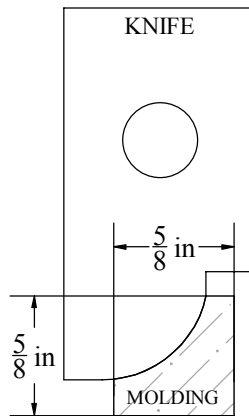

Description

COVE, 5/8" x 5/8"

W&H Item #

2008

Printing may distort actual profile measurement. Print in "Actual Size", outer border should measure 8" x 10-1/2"

WILLIAMS & HUSSEY  
MACHINE CO  
105 State Route 101A, Unit 4  
Amherst, NH 03031

800-258-1380 or 603-732-0219  
Fax 603-732-4048  
www.williamsnhussey.com  
customerservice@williamsnhussey.com

KNIFE ORIENTATION  
SHOWN FROM  
THE INFEEED SIDE  
OF MOLDER