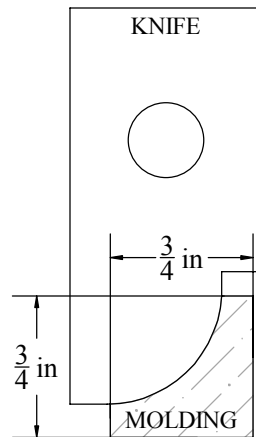

Description

Cove, 3/4" x 3/4"

W&H Item #

2003

Printing may distort actual profile measurement. Print in "Actual Size", outer border should measure 8" x 10-1/2"

**WILLIAMS & HUSSEY
MACHINE CO**
105 State Route 101A, Unit 4
Amherst, NH 03031

800-258-1380 or 603-732-0219
Fax 603-732-4048
www.williamsnhussey.com
customerservice@williamsnhussey.com

**KNIFE ORIENTATION
SHOWN FROM
THE INFED SIDE
OF MOLDER**