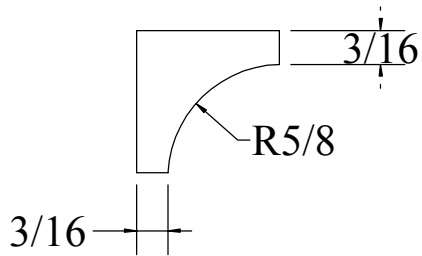

Description

Cove, 3/4" x 3/4"

W&H Item #

2003

Printing may distort actual profile measurement. Print in "Actual Size", outer border should measure 8" x 10-1/2"

**WILLIAMS & HUSSEY
MACHINE CO**
105 State Route 101A, Unit 4
Amherst, NH 03031

800-258-1380 or 603-732-0219
Fax 603-732-4048
www.williamsnhussey.com
customerservice@williamsnhussey.com

**KNIFE ORIENTATION
SHOWN FROM
THE INFED SIDE
OF MOLDER**