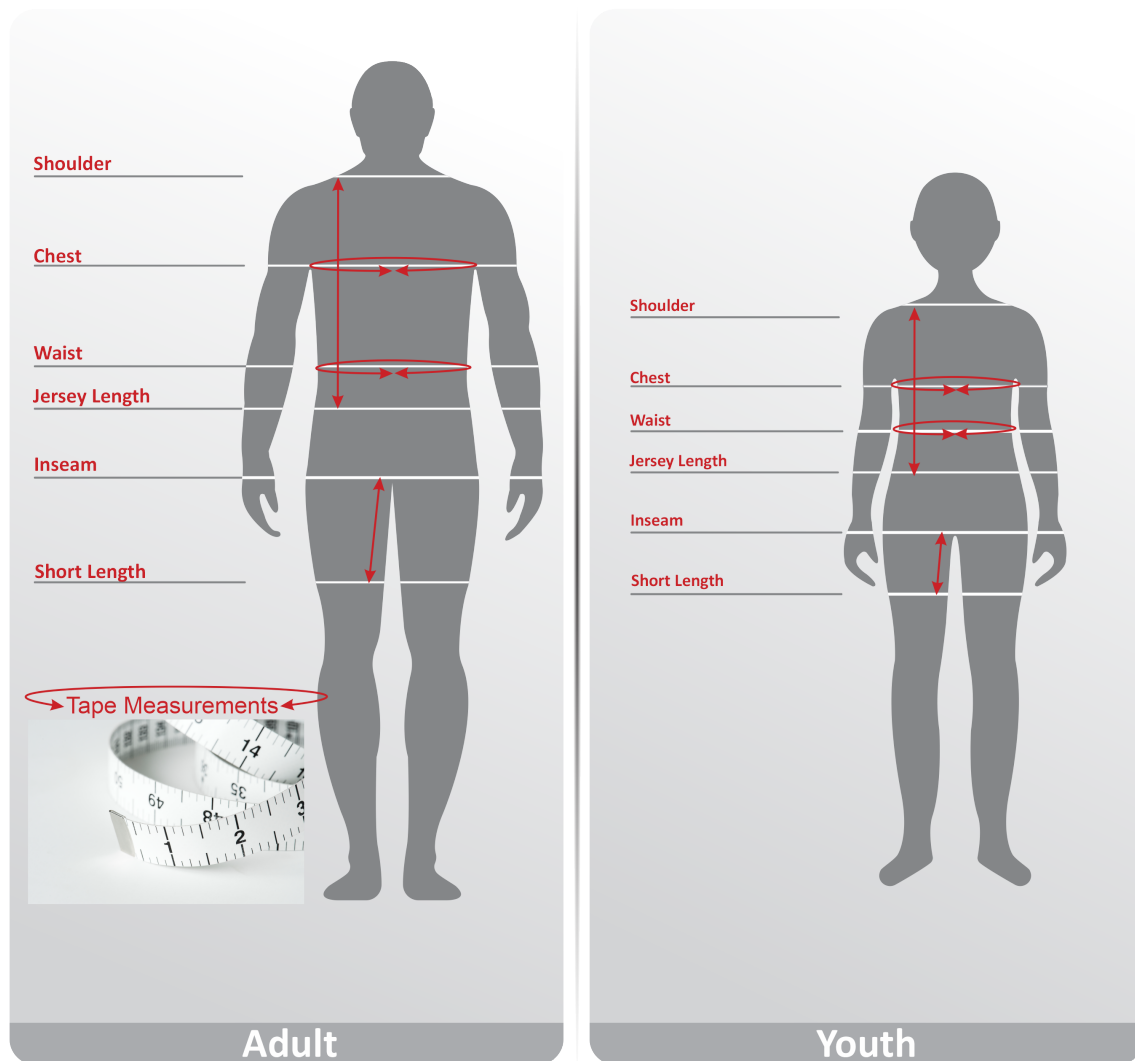

ALL MEASUREMENTS ARE IN INCHES

Game Jersey (Male); Practice Pinnie (Male); Shooter Shirt (Unisex) Short and Long Sleeve.

Y = Youth
A = Adult

SIZE	CHEST	JERSEY LENGTH
YS	26-28	19
YM	28-30	20
YL	30-32	21
YXL	32-34	22
AXS	33-35	23
AS	35-37	24
AM	37-39	25
AL	39-41	26
AXL	41-43	27
A2XL	43-45	28
A3XL	46-48	28
A4XL	50-54	28

Male Shooter Shirt
How/Where to Measure:

Holding the tape firm and level, measure around the fullest part of the chest, just under the arms and around the shoulder blades.

*Reversible jersey is a looser fit than the Shooter shirt.

Y = Youth
A = Adult

Game Shorts (Male)

SIZE	WAIST	INSEAM
YXS	22-24	7
YS	24-26	7
YM	26-28	7.5
YL	28-30	8
YXL	30-32	8.5
AXS	30-32	8.5
AS	31-33	9
AM	33-35	9
AL	35-37	10
AXL	37-40	10
A2XL	41-45	11
A3XL	45-49	12

Male Shorts
How/Where to Measure:

With tape loose but level, measure at the height you prefer to wear your waistband. For shorts, measure from the inside of the leg to where the shorts will end.

LOOSE FIT SHORTS

*THESE ARE NOT GARMENT MEASUREMENTS: These are body measurements which will fit comfortably.

Warning: Please take care to measure accurately to the indicated location, as these are CUSTOM one off uniforms. Wrong sizing and or incorrect personalization information will effect the timely delivery of your order.