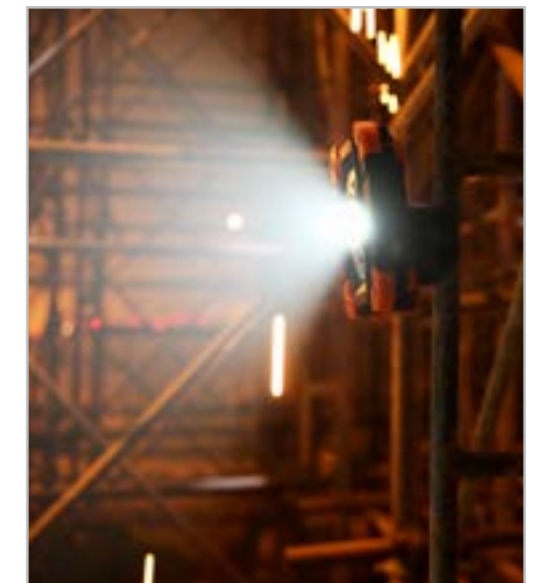

Versatile Use

Can be used as:

- a. Free standing worklight with mounting bracket that can be rotated 180° to cast light in several directions as per need
- b. Directly attached to any metallic surface using the magnetic base plate. The magnetic base plate can be easily removed
- c. Hung from a scaffolding bracket
Handle is designed for direct mounting on the scaffolding bracket leaving both hands free for any other job

Impact Resistant Construction

Hands Free Working
Light can be attached onto any metallic surface using removable magnetic base

Compact size making it easy to carry

Battery pack doubles up as a power bank - Charge your phone while you work!