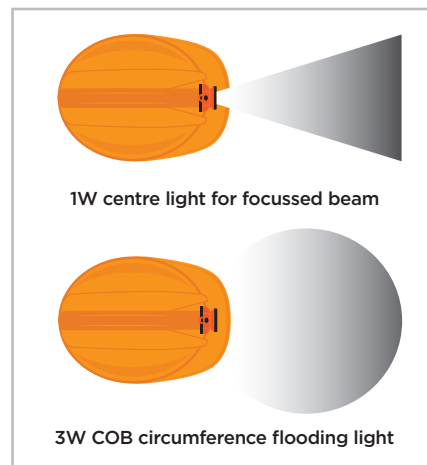

**35**

**3W COB Head Lamp**

**LED-230**

Versatile headlamp with dual output; spot light & floodlight in one

Provides light near & far making it ideal for professional use

**Unique Combination Design**

Packs a focus light & floodlight in one with 1W centre light for focussed beam & 3W COB circumference flooding light

**Light Output**

Outstandingly bright COB light for highly bright & uniform output

**Sturdy Construction**

- a. Adjustable head band with built-in protection pad to avoid imprint of forehead
- b. Impact proof ABS light
- c. Light adjustable up to 45° to direct light beam as per need

**Power Source**

3 × AAA ALKALINE BATTERY (Included)

1W LED light

3W COB light

**FEATURES**

MAX. LUMEN		OPERATING TEMPERATURE			
		-20°C TO 45°C (-4°F TO 140°F)			
BEAM ANGLE		LED LIGHT		COB LIGHT	
		90°			
80M (262')		50M (164')			

**Multiple Mode Output**

	1ST PRESS	2ND PRESS	3RD PRESS
	LED Light	COB Light	Quick Flashing
LUMEN	70	160	
RUN TIME	9 hrs	3 hours	

**ORDERING INFORMATION**

CAT NR.	ORD NR.	SIZE (L×H×D)		BOX QTY.
		(INCH)	(MM)	
LED/230	55055	2-1/16 × 2-9/16 × 2-3/16	52 × 65 × 55	40