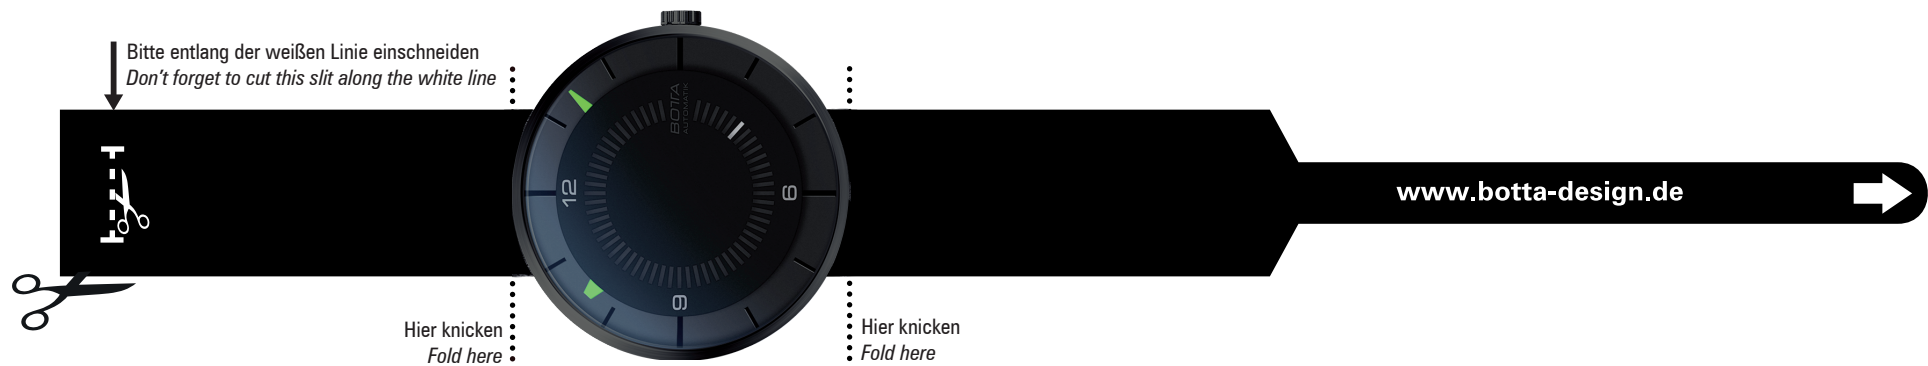

BOTTAdesign

CLAVIUS Automatik Black Edition, 44 mm zur Anprobe
Try on the CLAVIUS Automatic Black Edition, 44 mm

Papiermassband zum Abmessen des Handgelenks
Paper tape to measure the circumference of the wrist