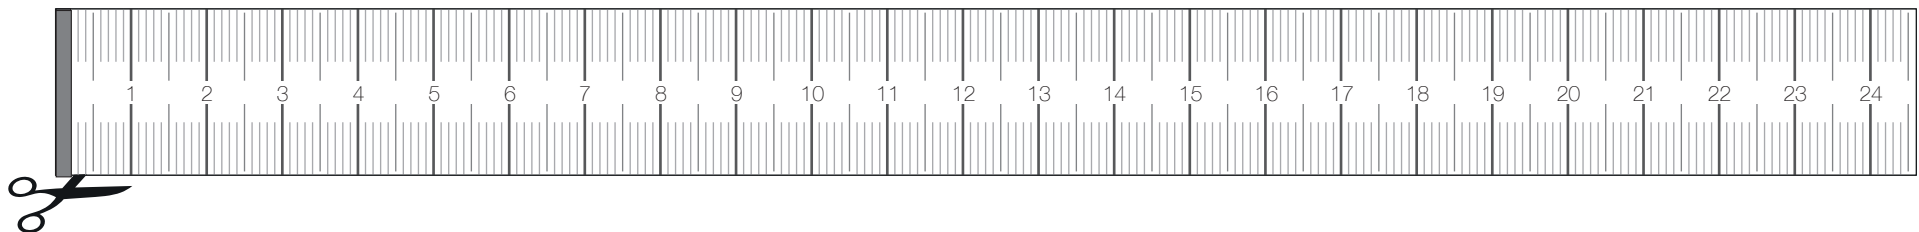

BOTTAdesign

CLAVIUS Automatik Black Edition, 44 mm zur Anprobe
Try on the CLAVIUS Automatic Black Edition, 44 mm

Papiermassband zum Abmessen des Handgelenks
Paper tape to measure the circumference of the wrist