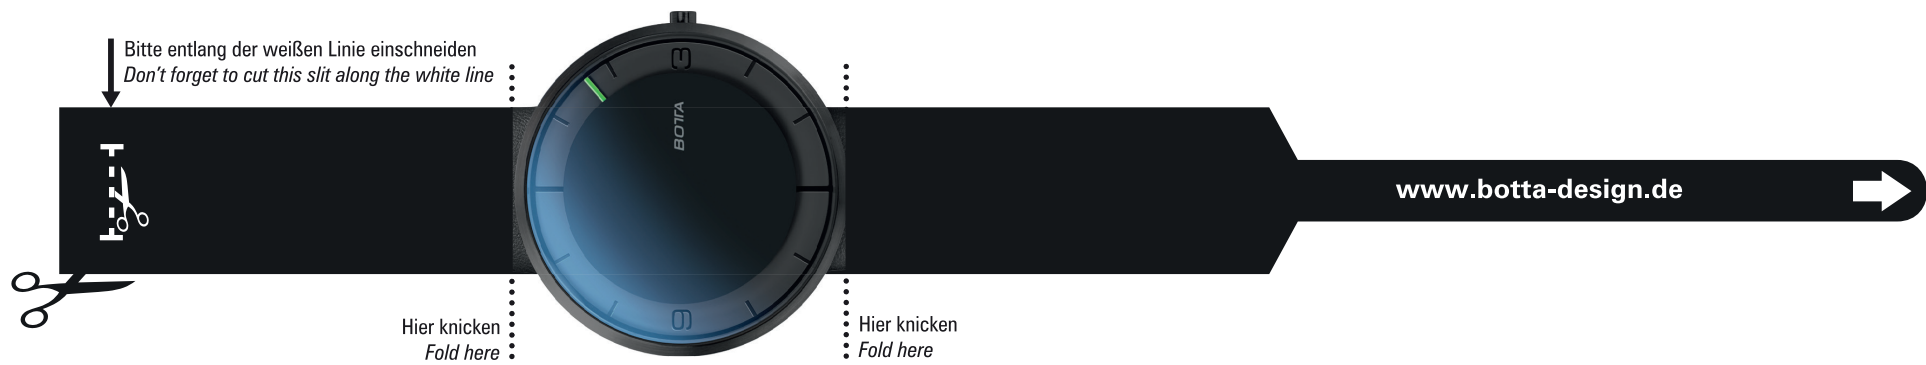

**BOTTA**design  
NOVA Plus, 44 mm zur Anprobe  
Try on the NOVA Plus, 44 mm

Papiermassband zum Abmessen des Handgelenks  
*Paper tape to measure the circumference of the wrist*