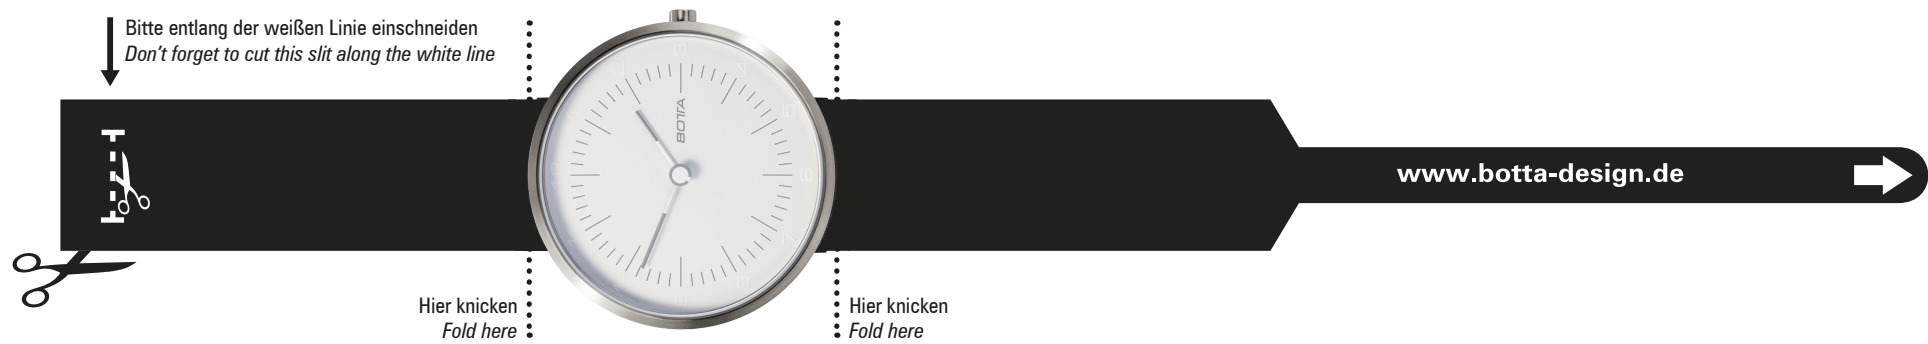

BOTTAdesign
TRES Quarz, 40 mm zur Anprobe
Try on the TRES Quartz, 40 mm

Papiermassband zum Abmessen des Handgelenks
Paper tape to measure the circumference of the wrist