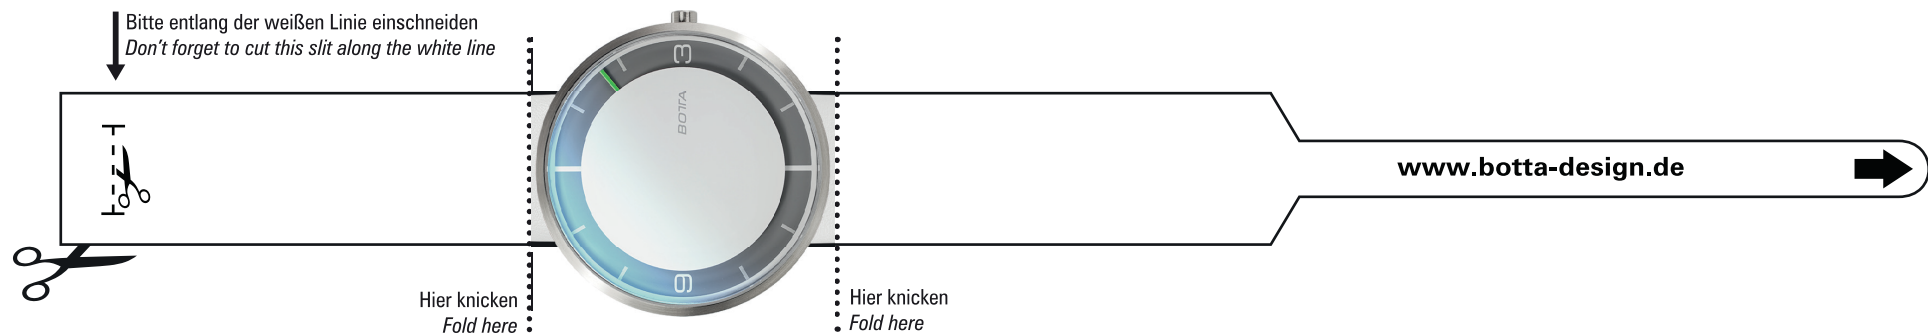

BOTTAdesign

NOVA Titan, 40 mm zur Anprobe

Try on the NOVA Titan, 40 mm

Papiermassband zum Abmessen des Handgelenks
Paper tape to measure the circumference of the wrist