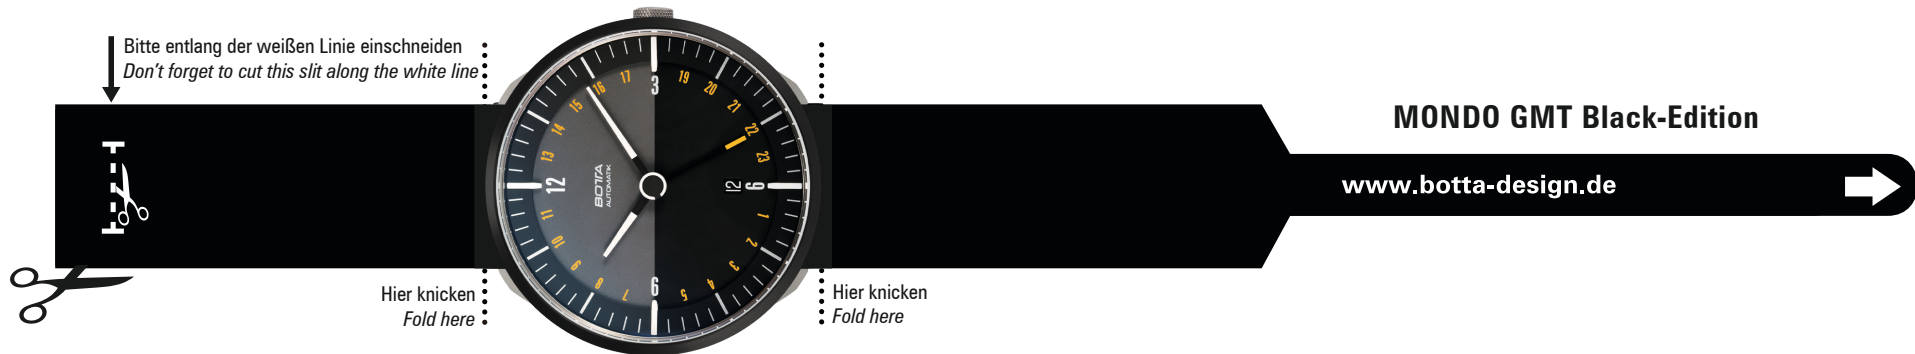

**MONDO GMT Automatik 45mm, Papier-Anprobe-Exemplar
Paper-Try-On Sheet**

Papiermassband zum Abmessen des Handgelenks
Paper tape to measure the circumference of the wrist