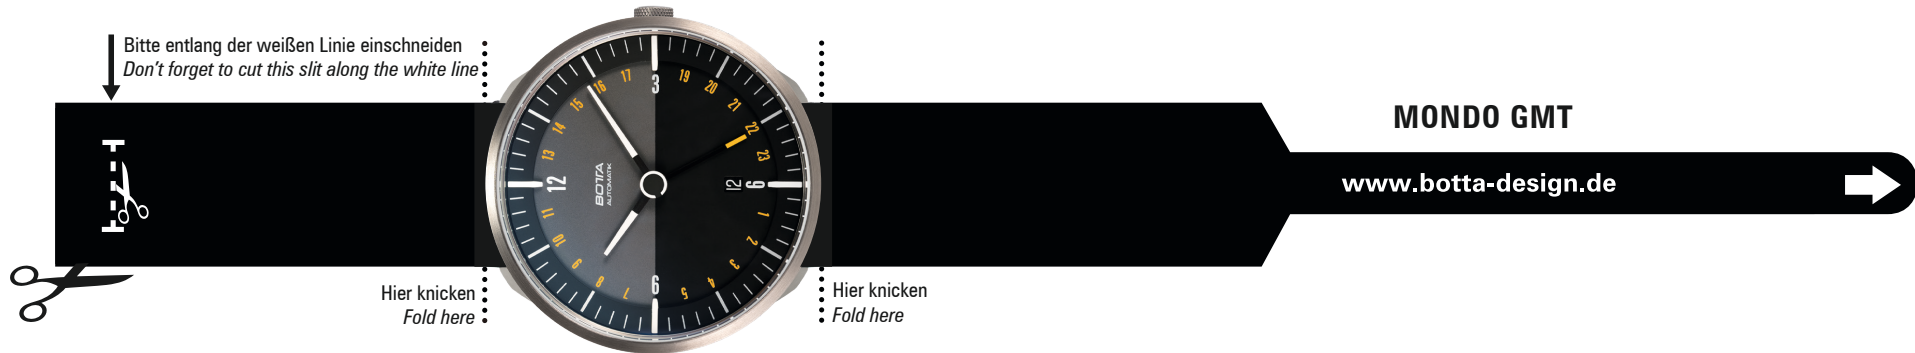

**MONDO GMT Automatik 45mm, Papier-Anprobe-Exemplar
Paper-Try-On Sheet**

Papiermassband zum Abmessen des Handgelenks
Paper tape to measure the circumference of the wrist