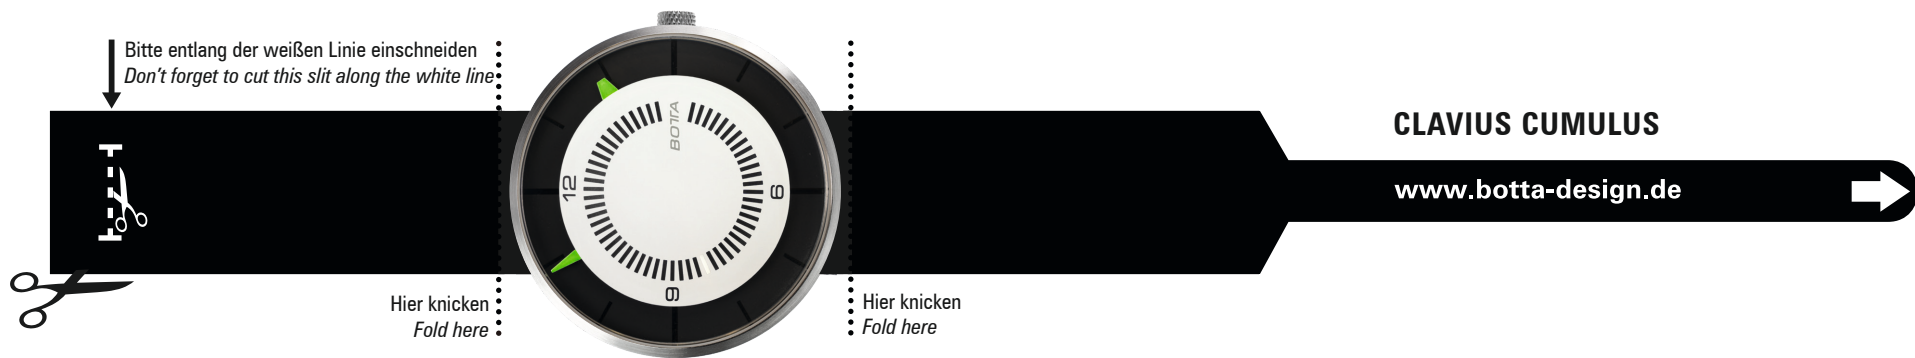

**CLAVIUS Automatik 44mm, Papier-Anprobe-Exemplar
Paper-Try-On Sheet**

Papiermassband zum Abmessen des Handgelenks
Paper tape to measure the circumference of the wrist

CLAVIUS CUMULUS Automatik 44mm, Papier-Anprobe-Exemplar
Paper-Try-On Sheet

Papiermassband zum Abmessen des Handgelenks
Paper tape to measure the circumference of the wrist