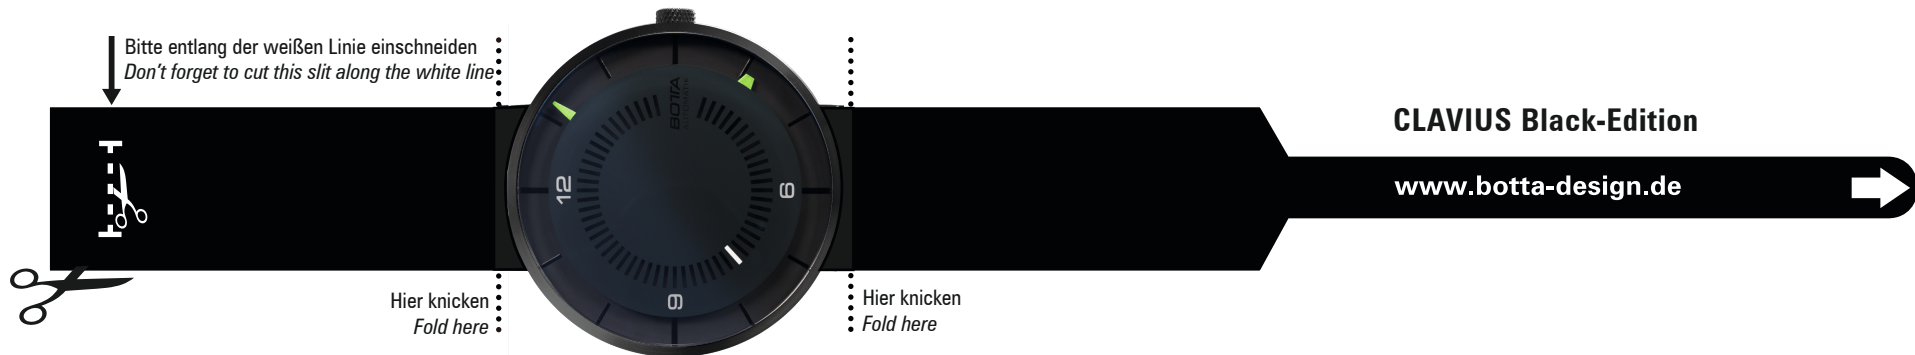

**CLAVIUS Automatik 44mm, Papier-Anprobe-Exemplar
Paper-Try-On Sheet**

Papiermassband zum Abmessen des Handgelenks
Paper tape to measure the circumference of the wrist

CLAVIUS CUMULUS Automatik 44mm, Papier-Anprobe-Exemplar
Paper-Try-On Sheet

Papiermassband zum Abmessen des Handgelenks
Paper tape to measure the circumference of the wrist