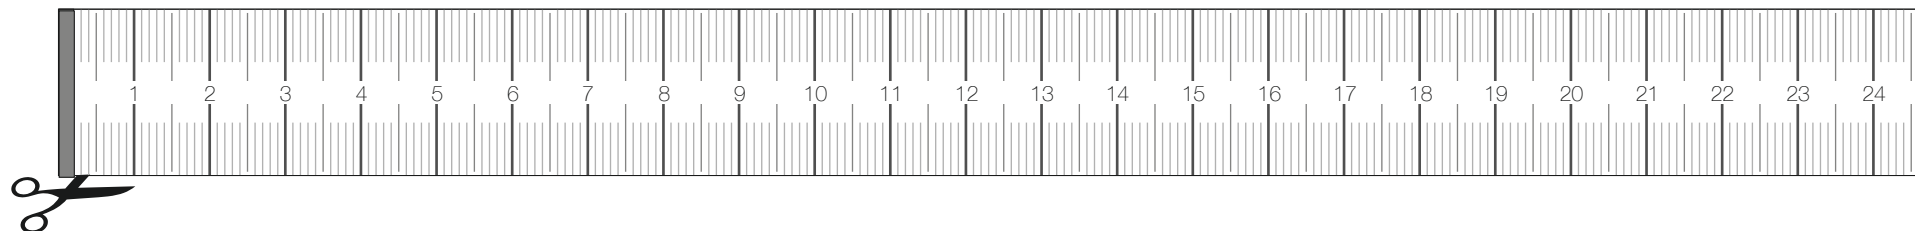

**CLAVIUS Automatik 44mm, Papier-Anprobe-Exemplar
Paper-Try-On Sheet**

Papiermassband zum Abmessen des Handgelenks
Paper tape to measure the circumference of the wrist

CLAVIUS CUMULUS Automatik 44mm, Papier-Anprobe-Exemplar
Paper-Try-On Sheet

Papiermassband zum Abmessen des Handgelenks
Paper tape to measure the circumference of the wrist