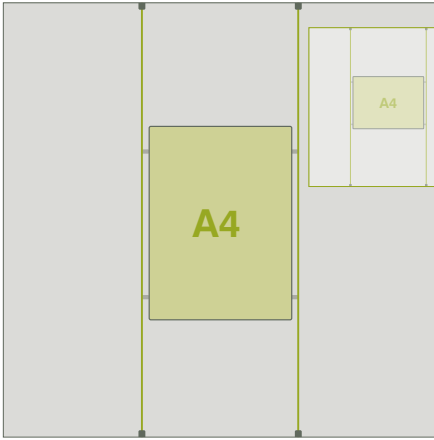

A4 LED WINDOW DISPLAY KITS

All kits are pre-wired for landscape or portrait, please state your choice when ordering.
(We can offer kits which have a mix of sizes and orientations - Please contact us to discuss any special requirements).

1 x A4 LED Light Pocket Kits	£65.00
Double sided lightbox in portrait or landscape (supplied with cable, connectors and power supply)