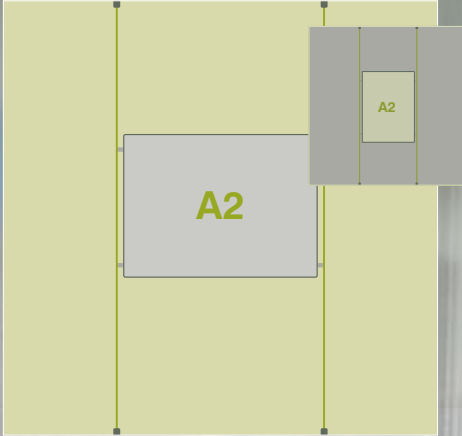

A2 LED WINDOW DISPLAY KITS

All kits are pre-wired for landscape or portrait, please state your choice when ordering. *(We can offer kits which have a mix of sizes and orientations. Please contact us to discuss any special requirements).*

1 x A2 LED Light Pocket Kits

£143.00

Double sided lightbox in portrait or landscape
(supplied with cable, connectors and power supply)