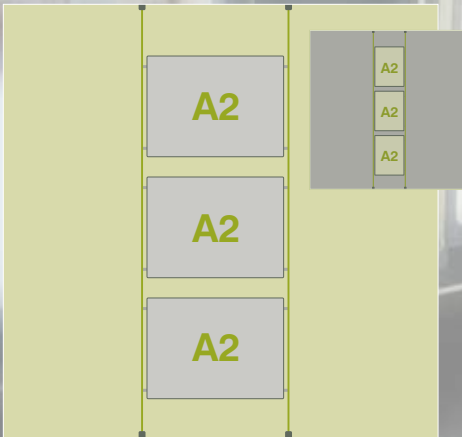

## A2 LED WINDOW DISPLAY KITS

All kits are pre-wired for landscape or portrait, please state your choice when ordering. *(We can offer kits which have a mix of sizes and orientations. Please contact us to discuss any special requirements).*

1 x A2 LED Light Pocket Kits

£143.00

Double sided lightbox in portrait or landscape  
(supplied with cable, connectors and power supply)

2 x A2 LED Light Pocket Kits

£255.00

Double sided lightbox in portrait or landscape  
(supplied with cable, connectors and power supply)