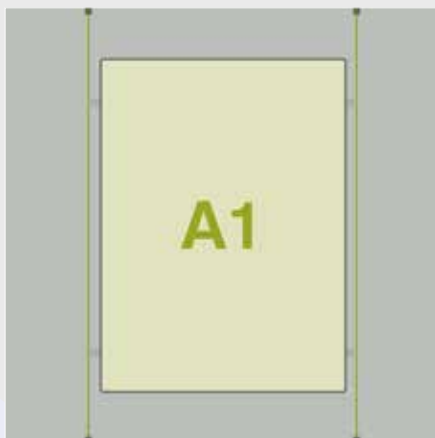

# A1 LED WINDOW DISPLAY KITS

All kits are pre-wired for portrait only option, please state your choice when ordering. *(We can offer kits which have a mix of sizes and orientations. Please contact us to discuss any special requirements).*