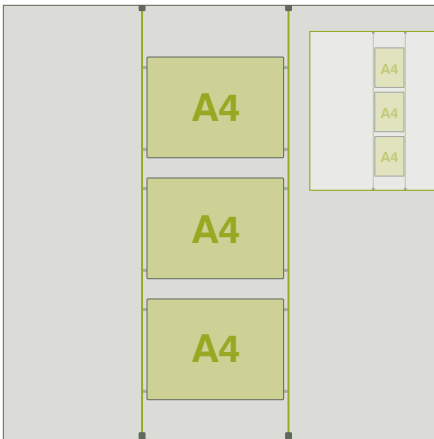

3 x A4 LED Light Pocket Kits	£148.00
Double sided lightbox in portrait or landscape (supplied with cable, connectors and power supply)