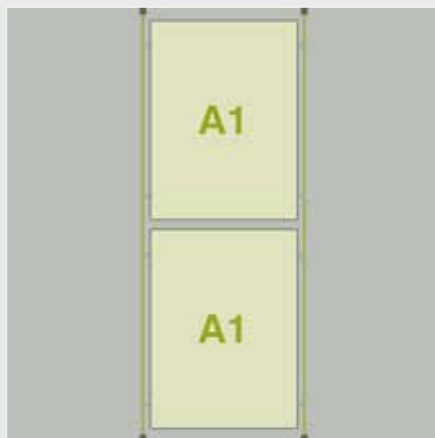

A1 LED WINDOW DISPLAY KITS

All kits are pre-wired for portrait only option, please state your choice when ordering. *(We can offer kits which have a mix of sizes and orientations. Please contact us to discuss any special requirements).*

1 x A1 LED Light Pocket Kits	£220.00
Double sided lightbox in portrait only option (supplied with cable, connectors and power supply)	

2 x A1 LED Light Pocket Kits	£410.00
Double sided lightbox in portrait only option (supplied with cable, connectors and power supply)