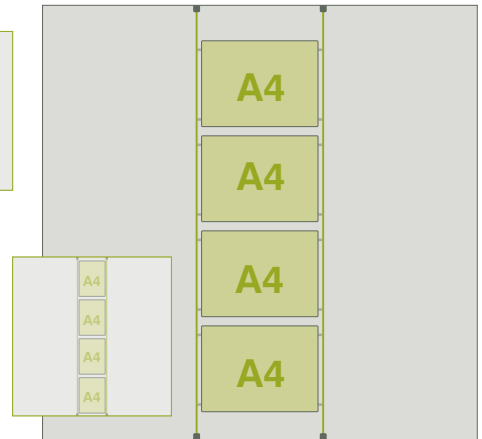

4 x A4 LED Light Pocket Kits	£185.00
Double sided lightbox in portrait or landscape (supplied with cable, connectors and power supply)