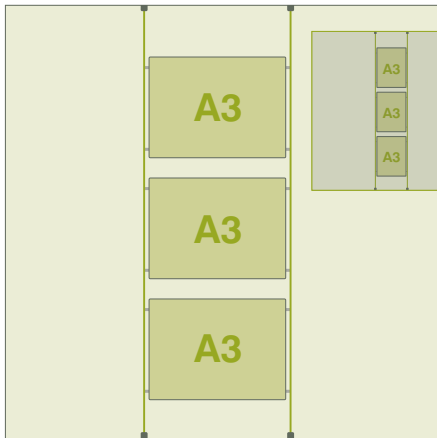

1 x A3 LED Light Pocket Kits

£88.00

Double sided lightbox in portrait or landscape  
(supplied with cable, connectors and power supply)

2 x A3 LED Light Pocket Kits

£148.00

Double sided lightbox in portrait or landscape  
(supplied with cable, connectors and power supply)