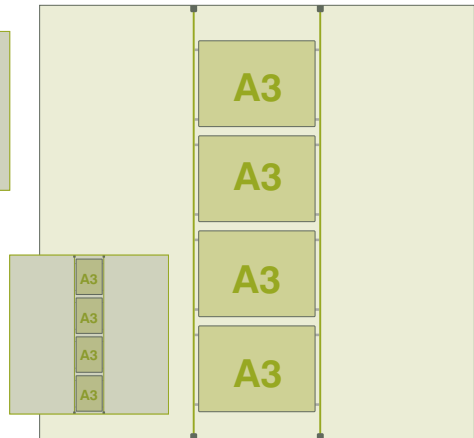

4 x A3 LED Light Pocket Kits

£260.00

Double sided lightbox in portrait or landscape
(supplied with cable, connectors and power supply)