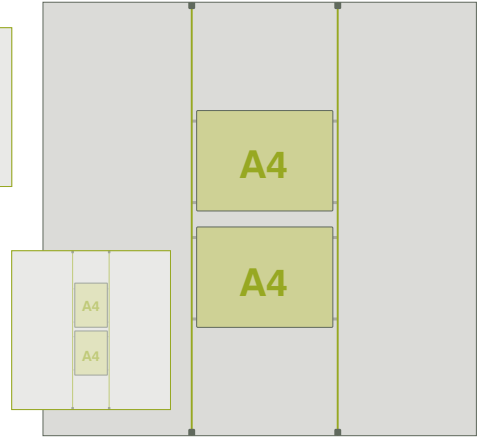

2 x A4 LED Light Pocket Kits	£109.00
Double sided lightbox in portrait or landscape (supplied with cable, connectors and power supply)