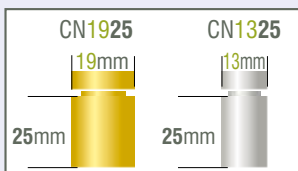

Diameters from 13mm to 40mm with barrel lengths from 13mm to 75mm
All sign fixings require a 10mm hole.

*Any other size and/or finish can be precisely manufactured to your specification.
(additional lead time applies).*

CODE	Loose	Box Quantity	Individual Cost	Box Cost	Chrome	Satin Chrome	Gold	Description
CN-1313	£1.45	100	£1.20	£120.00	●	●	●	13mm diameter x 13mm barrel length
CN-1319	£1.65	100	£1.30	£130.00	●	●	●	13mm diameter x 19mm barrel length
CN-1325	£1.80	60	£1.40	£84.00	●	●	●	13mm diameter x 25mm barrel length
CN-1340	£2.49	60	£2.00	£120.00	●	●	●	13mm diameter x 40mm barrel length
CN-1913	£2.09	60	£1.80	£108.00	●	●	●	19mm diameter x 13mm barrel length
CN-1919	£2.29	60	£1.80	£114.00	●	●	●	19mm diameter x 19mm barrel length
CN-1925	£2.39	60	£1.95	£117.00	●	●	●	19mm diameter x 25mm barrel length
CN-1950	£3.80	24	£3.25	£78.00	●	●	●	19mm diameter x 50mm barrel length
CN-1975	£4.85	24	£4.25	£102.00	●	●	●	19mm diameter x 75mm barrel length
CN-2519	£2.79	40	£2.50	£100.00	●	●	●	25mm diameter x 19mm barrel length
CN-2525	£2.99	40	£2.65	£106.00	●	●	●	25mm diameter x 25mm barrel length
CN-2575	£6.65	12	£5.75	£69.00	●	●	●	25mm diameter x 75mm barrel length
CN-4025	£6.50	8	£5.75	£46.00	●	●	●	40mm diameter x 25mm barrel length
CN-4050	£7.50	8	£6.75	£54.00	●	●	●	40mm diameter x 50mm barrel length
CN-4075	£10.50	4	£8.80	£35.20	●	●	●	40mm diameter x 75mm barrel length

SIZE GUIDE

HUGE SAVINGS ON BOX QUANTITIES

SAVE UP TO 20% WITH PRICES AS LOW AS £1.20