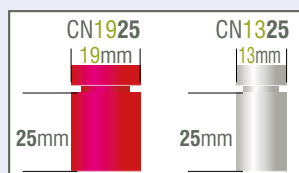

ALUMINIUM SIGN FIXINGS

High quality, low cost aluminium stand off fixings. Now available (where shown) in gloss, satin, black, green, red and blue finish.

**HUGE SAVINGS ON
BOX QUANTITIES**
**SAVE OVER 20% WITH
PRICES AS LOW AS 50p**