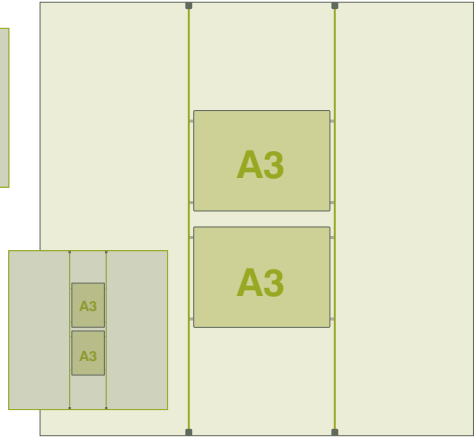

2 x A3 LED Light Pocket Kits

£148.00

Double sided lightbox in portrait or landscape
(supplied with cable, connectors and power supply)