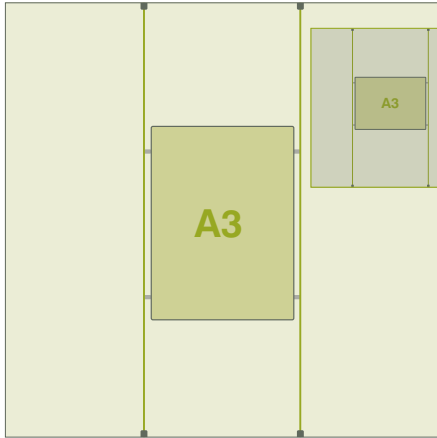

A3 LED WINDOW DISPLAY KITS

All kits are pre-wired for landscape or portrait, please state your choice when ordering. (We can offer kits which have a mix of sizes and orientations - Please contact us to discuss any special requirements).

1 x A3 LED Light Pocket Kits

£88.00

Double sided lightbox in portrait or landscape
(supplied with cable, connectors and power supply)