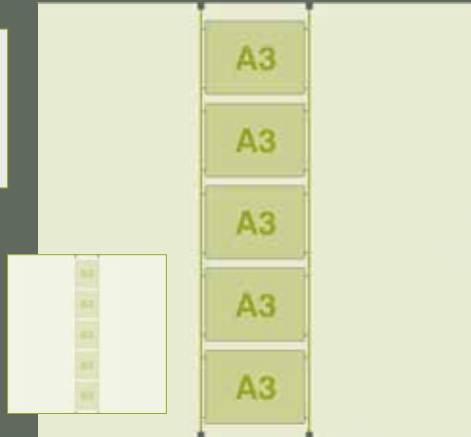

5 x A3 LED Light Pocket Kits	£310.00
Double sided lightbox in portrait or landscape (supplied with cable, connectors and power supply)	

Full A3 range on page 11.

**NEW A1 PANELS
NOW AVAILABLE
- SEE PAGE 13**