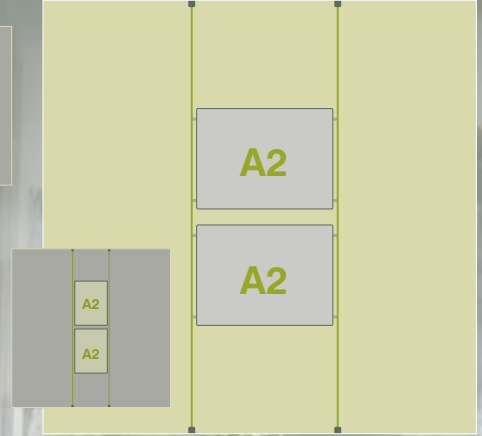

2 x A2 LED Light Pocket Kits

£255.00

Double sided lightbox in portrait or landscape
(supplied with cable, connectors and power supply)