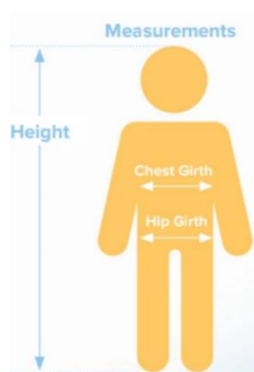

Universal Hoist Sling

Model: 58/5801

Max. User Weight:	150kg	Total Weight:	35.46kg
Overall Width:	640mm	Overall Length:	1225mm
Overall Height:	1940mm	Minimum Overall Height:	1285mm
Ground clearance:	20mm	Front Wheel Size:	75mm
Rear Wheel Size:	100mm	Batteries:	2 x 12v Free maintenance gell (2,9 Amph)
Warranty:	1 year for motor 6 months for battery *Against manufacturer defects		

The Sunlift Midi hoist (150 kg) is easy to handle and suitable for both home and residence use. It is easily dismantled for storage and transport, and meets the latest European safety standards.

Safety Spreader Bar. This features a non-slip coating and cross-over hook design to prevent the harness strap working loose. The anchor point to the boom is also covered so that users cannot catch their fingers in it.

Highly rigid structure. The model features exceptional rigidity thanks to the advanced design of all the moving connections, eliminating play and offering a rigid feel with the hoist fully loaded.

Ergonomic pushing handle. Ergonomic push handles for easier handling of the hoist from different attendant positions. Covered by a coat of paint very pleasant to the touch, easy to clean and hygienic.

Hoist Sling Size:

Chest	Height	Sling Size	Colour
27" - 36" 68cm - 91cm	4'3" - 4'11" 129cm - 150cm	Small	Red
31" - 41" 79cm - 104cm	4' 10"- 5' 6" 147cm - 168cm	Medium	Yellow
40" - 51" 102cm - 129cm	5' 5" - 5' 10" 165cm - 178cm	Large	Green
49" - 59" 124cm - 150cm	5'7" - 6' 170cm - 183cm	X-Large	Blue