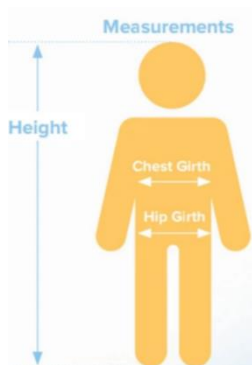

Universal Hoist Sling

Foldable

Emergency Stop & Lowering Button

User friendly handset

Brightly coloured secure hooks

Electric Base Opening

Model: 58/5805

Lifting range:	21" – 68" (55cm – 174cm)	Chassis Height:	3.7" (9.5cm)
Overall Height (unfolded):	53" (136cm)	Weight:	38.7kg
Overall Chassis Length:	44" (112cm)	Max Weight Capacity (Patient & Sling):	175 kg
Overall Chassis Width:	24" (61cm)	Folded Dimension:	51" x 24" x 16" (131cm x 63cm x 43cm)
Inner Chassis Width:	21.5" – 40" (54.6cm – 101.6cm)	Warranty:	1 Year
Outer Chassis Width:	24" – 42.5" (61cm – 108cm)	Country of Origin:	France

Hoist Sling Size:

Chest	Height	Sling Size	Colour
27" - 36" 68cm - 91cm	4'3" - 4'11" 129cm - 150cm	Small	Red
31" - 41" 79cm - 104cm	4' 10" - 5' 6" 147cm - 168cm	Medium	Yellow
40" - 51" 102cm - 129cm	5' 5" - 5' 10" 165cm - 178cm	Large	Green
49" - 59" 124cm - 150cm	5'7" - 6' 170cm - 183cm	X-Large	Blue