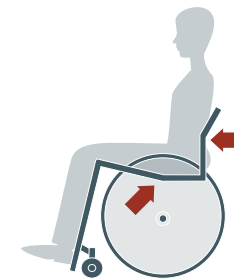

Ergonomic seat and back
Optimizes user posture to increase stability, facilitate propulsion, and help skin protection.