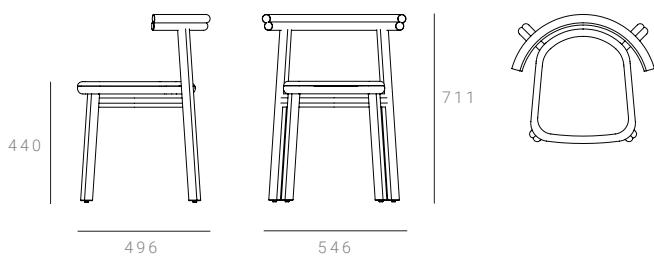

DIMENSIONS

Non-Upholstered

Suitable outdoors.

548 W x 496 D x 715 H mm / Seat height 440 mm

Upholstered

Outdoor use will depend on specification of upholstery.

548 W x 496 D x 715 H mm / Seat height 440 mm

CARE & MAINTENANCE