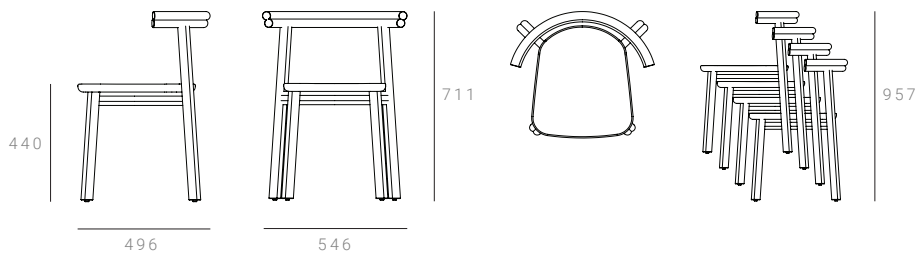

DIMENSIONS

Non-Upholstered

Suitable outdoors.

548 W x 496 D x 715 H mm / Seat height 440 mm

Upholstered

Outdoor use will depend on specification of upholstery.

548 W x 496 D x 715 H mm / Seat height 440 mm

CARE & MAINTENANCE