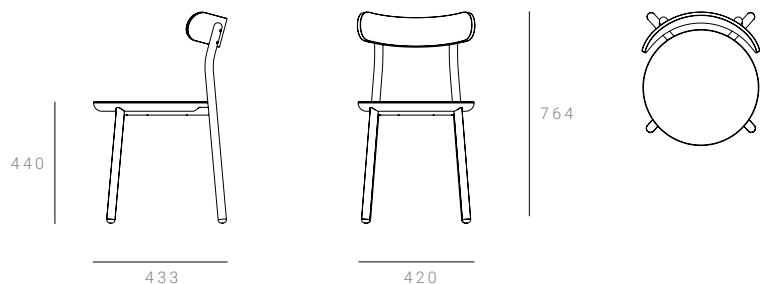

OPTIONS

Custom timber, stains and powder coats available upon specification. Please contact info@designbythem.com for details.

DIMENSIONS

420 W x 433 D x 764 H mm / Seat height 440 mm

CARE & MAINTENANCE**Timber**