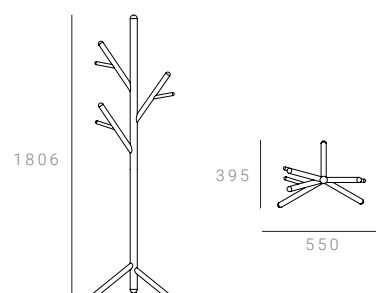

### STANDARD TIMBERS

Beech

### DIMENSIONS

550 x 395 x 1806 H mm

**CARE & MAINTENANCE****Timber**

To clean, begin with a gentle wipe with a soft microfiber cloth going in the direction of the grain to remove any hard grains or dirt that may scratch the surface. Wipe with a damp soft cloth using warm soapy water and mild detergent or with furniture appropriate cleaner ensuring to wipe in the direction of the grain.