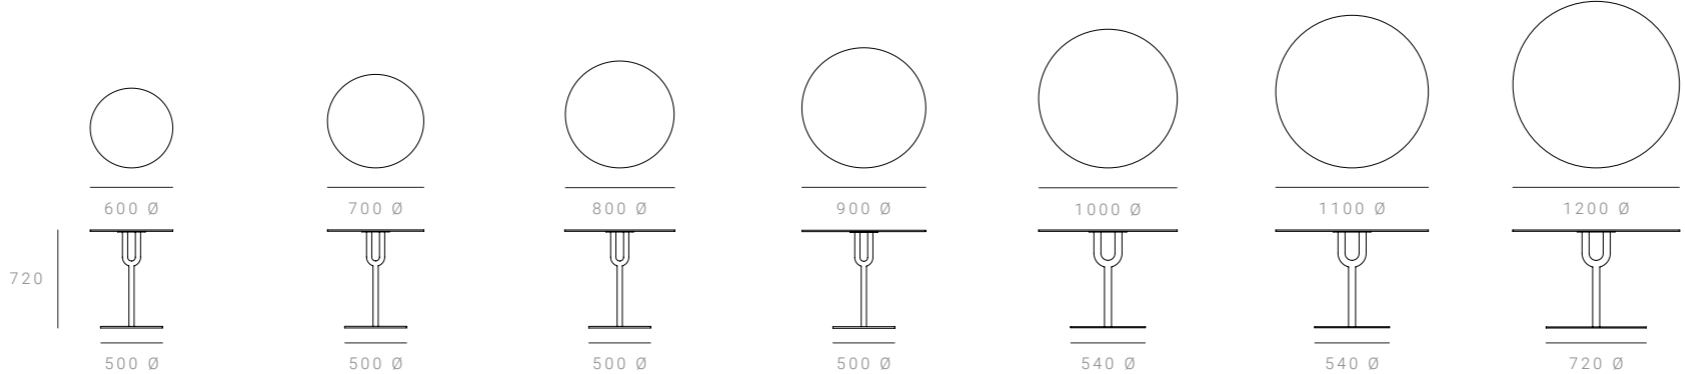

Piper Pedestal Table - Square

Piper Pedestal Table - Pill

Dimensions – Piper Table

MATERIAL

Top - Compact laminate / Base - Powder coated e-coated stainless steel

ROUND

Standard Sizes

800 Ø x 720 H mm
900 Ø x 720 H mm

SQUARE

Standard Sizes

700 W x 700 D x 720 H mm
800 W x 800 D x 720 H mm
900 W x 900 D x 720 H mm

PILL

Standard Sizes

1500 W x 900 D x 720 H mm
1800 W x 900 D x 720 H mm
2100 W x 900 D x 720 H mm
2400 W x 900 D x 720 H mm

Dimensions – Piper Pedestal Table

MATERIAL

Top - Compact laminate / Small base - Powder coated e-coated steel / Large base - Powder coated zinc-coated steel

ROUND

Standard Sizes

- 600 Ø x 720 H mm
- 700 Ø x 720 H mm
- 800 Ø x 720 H mm
- 900 Ø x 720 H mm
- 1000 Ø x 720 H mm
- 1100 Ø x 720 H mm
- 1200 Ø x 720 H mm

SQUARE

Standard Sizes

- 700 W x 700 D x 720 H mm
- 800 W x 800 D x 720 H mm
- 900 W x 900 D x 720 H mm

PILL

Standard Sizes

- 1500 W x 900 D x 720 H mm
- 1800 W x 900 D x 720 H mm
- 2100 W x 900 D x 720 H mm
- 2400 W x 900 D x 720 H mm