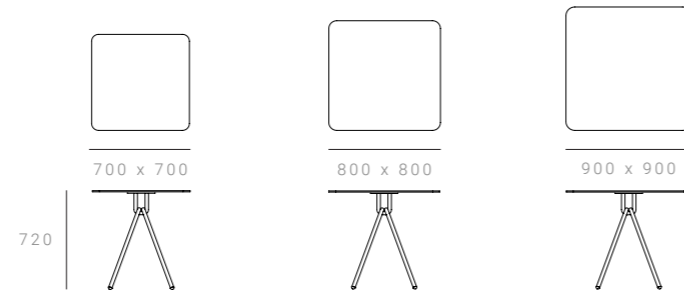

Piper Pedestal Table - Square

Piper Pedestal Table - Pill

Dimensions – Piper Table

MATERIAL

Top - Compact laminate / Base - Powder coated e-coated stainless steel

ROUND

Standard Sizes

800 Ø x 720 H mm
900 Ø x 720 H mm

SQUARE

Standard Sizes

700 W x 700 D x 720 H mm
800 W x 800 D x 720 H mm
900 W x 900 D x 720 H mm

PILL

Standard Sizes

1500 W x 900 D x 720 H mm
1800 W x 900 D x 720 H mm
2100 W x 900 D x 720 H mm
2400 W x 900 D x 720 H mm

Dimensions – Piper Pedestal Table

MATERIAL

Top - Compact laminate / Small base - Powder coated e-coated steel / Large base - Powder coated zinc-coated steel

ROUND

Standard Sizes

- 600 Ø x 720 H mm
- 700 Ø x 720 H mm
- 800 Ø x 720 H mm
- 900 Ø x 720 H mm
- 1000 Ø x 720 H mm
- 1100 Ø x 720 H mm
- 1200 Ø x 720 H mm

SQUARE

Standard Sizes

- 700 W x 700 D x 720 H mm
- 800 W x 800 D x 720 H mm
- 900 W x 900 D x 720 H mm

PILL

Standard Sizes

- 1500 W x 900 D x 720 H mm
- 1800 W x 900 D x 720 H mm
- 2100 W x 900 D x 720 H mm
- 2400 W x 900 D x 720 H mm