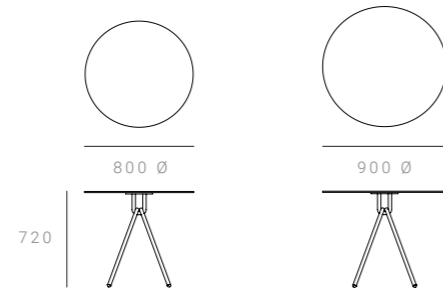

Piper Pedestal Table - Square

Piper Pedestal Table - Pill

Dimensions – Piper Table

MATERIAL

Top - Compact laminate / Base - Powder coated e-coated stainless steel

ROUND

Standard Sizes

800 Ø x 720 H mm
900 Ø x 720 H mm

SQUARE

Standard Sizes

700 W x 700 D x 720 H mm
800 W x 800 D x 720 H mm
900 W x 900 D x 720 H mm

PILL

Standard Sizes

1500 W x 900 D x 720 H mm
1800 W x 900 D x 720 H mm
2100 W x 900 D x 720 H mm
2400 W x 900 D x 720 H mm

Dimensions – Piper Pedestal Table

MATERIAL

Top - Compact laminate / Small base - Powder coated e-coated steel / Large base - Powder coated zinc-coated steel

ROUND

Standard Sizes

- 600 Ø x 720 H mm
- 700 Ø x 720 H mm
- 800 Ø x 720 H mm
- 900 Ø x 720 H mm
- 1000 Ø x 720 H mm
- 1100 Ø x 720 H mm
- 1200 Ø x 720 H mm

SQUARE

Standard Sizes

- 700 W x 700 D x 720 H mm
- 800 W x 800 D x 720 H mm
- 900 W x 900 D x 720 H mm

PILL

Standard Sizes

- 1500 W x 900 D x 720 H mm
- 1800 W x 900 D x 720 H mm
- 2100 W x 900 D x 720 H mm
- 2400 W x 900 D x 720 H mm