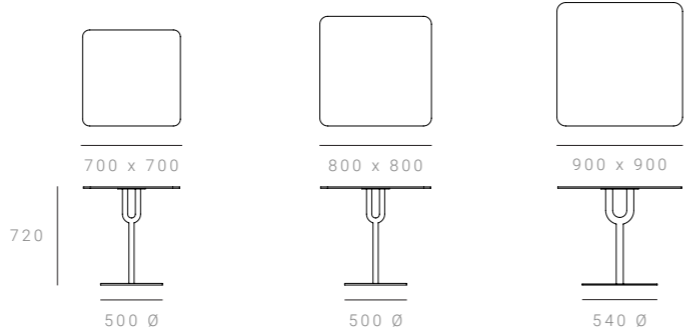

Piper Pedestal Table - Square

Piper Pedestal Table - Pill

Dimensions – Piper Table

MATERIAL

Top - Compact laminate / Base - Powder coated e-coated stainless steel

ROUND

Standard Sizes

800 Ø x 720 H mm
900 Ø x 720 H mm

SQUARE

Standard Sizes

700 W x 700 D x 720 H mm
800 W x 800 D x 720 H mm
900 W x 900 D x 720 H mm

PILL

Standard Sizes

1500 W x 900 D x 720 H mm
1800 W x 900 D x 720 H mm
2100 W x 900 D x 720 H mm
2400 W x 900 D x 720 H mm

Dimensions – Piper Pedestal Table

MATERIAL

Top - Compact laminate / Small base - Powder coated e-coated steel / Large base - Powder coated zinc-coated steel

ROUND

Standard Sizes

- 600 Ø x 720 H mm
- 700 Ø x 720 H mm
- 800 Ø x 720 H mm
- 900 Ø x 720 H mm
- 1000 Ø x 720 H mm
- 1100 Ø x 720 H mm
- 1200 Ø x 720 H mm

SQUARE

Standard Sizes

- 700 W x 700 D x 720 H mm
- 800 W x 800 D x 720 H mm
- 900 W x 900 D x 720 H mm

PILL

Standard Sizes

- 1500 W x 900 D x 720 H mm
- 1800 W x 900 D x 720 H mm
- 2100 W x 900 D x 720 H mm
- 2400 W x 900 D x 720 H mm