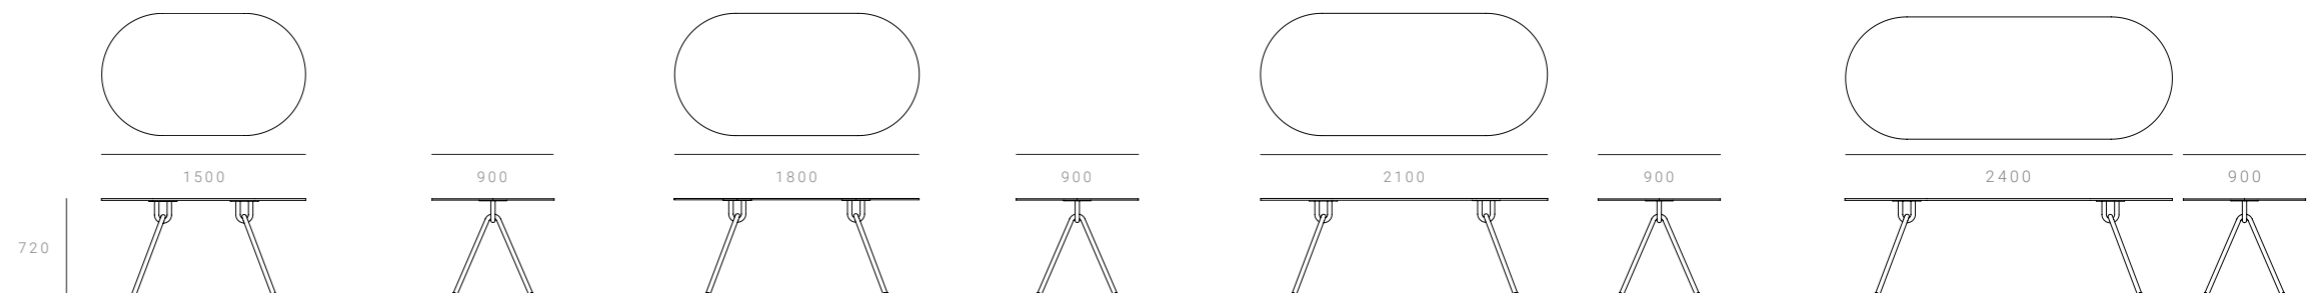

Piper Pedestal Table - Square

Piper Pedestal Table - Pill

Dimensions – Piper Table

MATERIAL

Top - Compact laminate / Base - Powder coated e-coated stainless steel

ROUND

Standard Sizes

800 Ø x 720 H mm
900 Ø x 720 H mm

SQUARE

Standard Sizes

700 W x 700 D x 720 H mm
800 W x 800 D x 720 H mm
900 W x 900 D x 720 H mm

PILL

Standard Sizes

1500 W x 900 D x 720 H mm
1800 W x 900 D x 720 H mm
2100 W x 900 D x 720 H mm
2400 W x 900 D x 720 H mm

Dimensions – Piper Pedestal Table

MATERIAL

Top - Compact laminate / Small base - Powder coated e-coated steel / Large base - Powder coated zinc-coated steel

ROUND

Standard Sizes

- 600 Ø x 720 H mm
- 700 Ø x 720 H mm
- 800 Ø x 720 H mm
- 900 Ø x 720 H mm
- 1000 Ø x 720 H mm
- 1100 Ø x 720 H mm
- 1200 Ø x 720 H mm

SQUARE

Standard Sizes

- 700 W x 700 D x 720 H mm
- 800 W x 800 D x 720 H mm
- 900 W x 900 D x 720 H mm

PILL

Standard Sizes

- 1500 W x 900 D x 720 H mm
- 1800 W x 900 D x 720 H mm
- 2100 W x 900 D x 720 H mm
- 2400 W x 900 D x 720 H mm