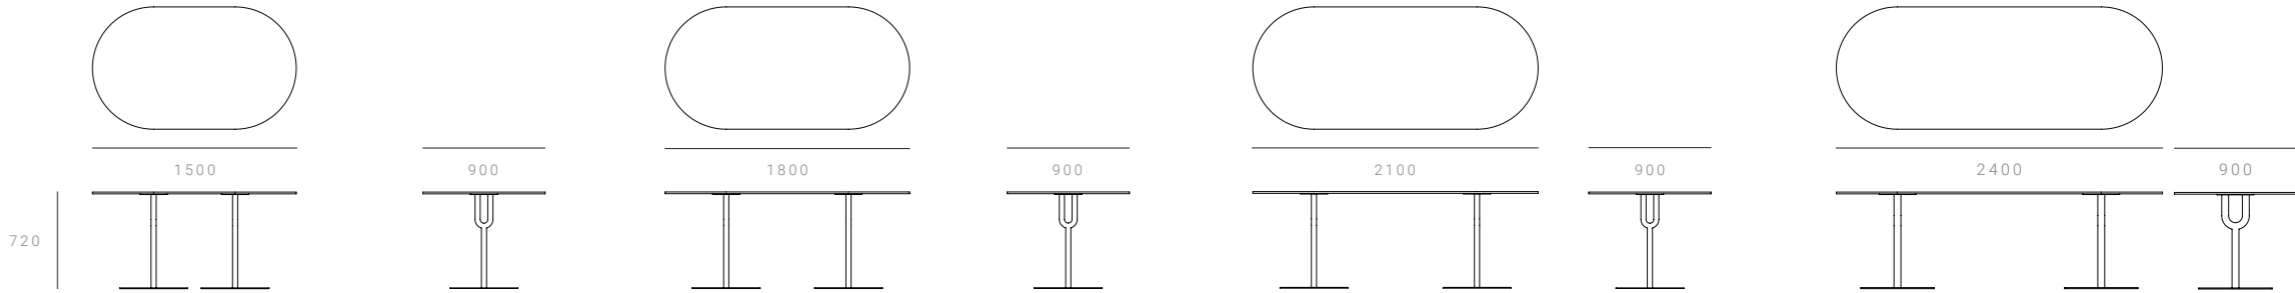

Piper Pedestal Table - Square

Piper Pedestal Table - Pill

Dimensions – Piper Table

MATERIAL

Top - Compact laminate / Base - Powder coated e-coated stainless steel

ROUND

Standard Sizes

800 Ø x 720 H mm
900 Ø x 720 H mm

SQUARE

Standard Sizes

700 W x 700 D x 720 H mm
800 W x 800 D x 720 H mm
900 W x 900 D x 720 H mm

PILL

Standard Sizes

1500 W x 900 D x 720 H mm
1800 W x 900 D x 720 H mm
2100 W x 900 D x 720 H mm
2400 W x 900 D x 720 H mm

Dimensions – Piper Pedestal Table

MATERIAL

Top - Compact laminate / Small base - Powder coated e-coated steel / Large base - Powder coated zinc-coated steel

ROUND

Standard Sizes

- 600 Ø x 720 H mm
- 700 Ø x 720 H mm
- 800 Ø x 720 H mm
- 900 Ø x 720 H mm
- 1000 Ø x 720 H mm
- 1100 Ø x 720 H mm
- 1200 Ø x 720 H mm

SQUARE

Standard Sizes

- 700 W x 700 D x 720 H mm
- 800 W x 800 D x 720 H mm
- 900 W x 900 D x 720 H mm

PILL

Standard Sizes

- 1500 W x 900 D x 720 H mm
- 1800 W x 900 D x 720 H mm
- 2100 W x 900 D x 720 H mm
- 2400 W x 900 D x 720 H mm