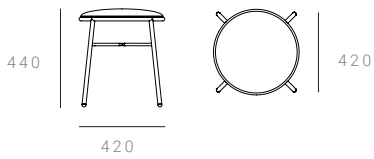

STACKABILITY

4 units

STANDARD POWDERCOAT FRAMES

Black White Black-Beige White-Beige

Pale Eucalypt Nutmeg

STANDARD UPHOLSTERED SEATS

Black-Black Black Black-Black Camel White-White Camel

POWDERCOAT SPECIFICATIONS

UPHOLSTERY SPECIFICATIONS

Camel - Maharam Lariat 001 Camel
 Black - Maharam Lariat 006 Black

DIMENSIONS - NEXT PAGE

DIMENSIONS

Non-Upholstered

420 W x 420 D x 440 H mm

Upholstered

420 W x 420 D x 440 H mm