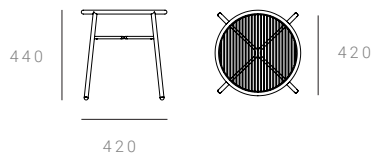

STACKABILITY

4 units

STANDARD POWDERCOAT FRAMES

Black White Black-Beige White-Beige

Pale Eucalypt Nutmeg

STANDARD UPHOLSTERED SEATS

Black-Black Black Black-Black Camel White-White Camel

POWDERCOAT SPECIFICATIONS

UPHOLSTERY SPECIFICATIONS

Camel - Maharam Lariat 001 Camel
 Black - Maharam Lariat 006 Black

DIMENSIONS - NEXT PAGE

DIMENSIONS

Non-Upholstered

420 W x 420 D x 440 H mm

Upholstered

420 W x 420 D x 440 H mm